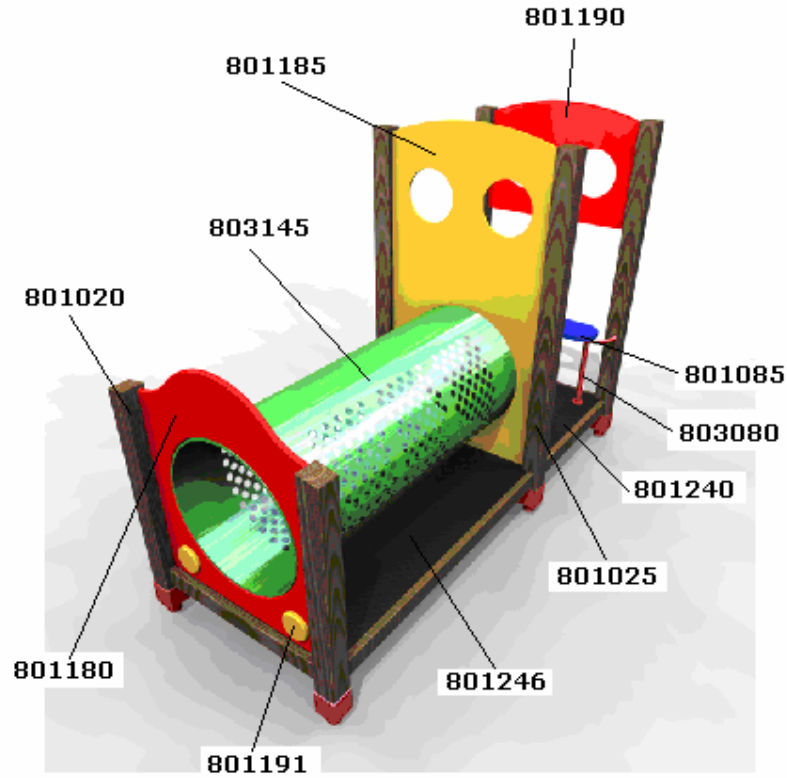

RP920 WOOD 'N' PLAY TRAIN

STOCK CODE	DESCRIPTION	QUANTITY	SELLING PRICE
801020	1000mm High Standard Wooden Upright	2	£78.20 each
801025	1650mm High Standard Wooden Upright	4	£104.90 each
801085	Train Seat	1	£32.40
801180	Engine Front Panel	1	£101.40
801185	Engine Centre Panel	1	£209.80
801190	Engine Back Panel	1	£62.80
801191	Engine Buffer	2	£27.20 each
801240	Small Square Floor Deck	1	115.10
801246	Train Floor Deck	1	£218.80
803080	Train Seat Support Frame	1	£75.80
803145	Train Crawler Tunnel	1	£457.30