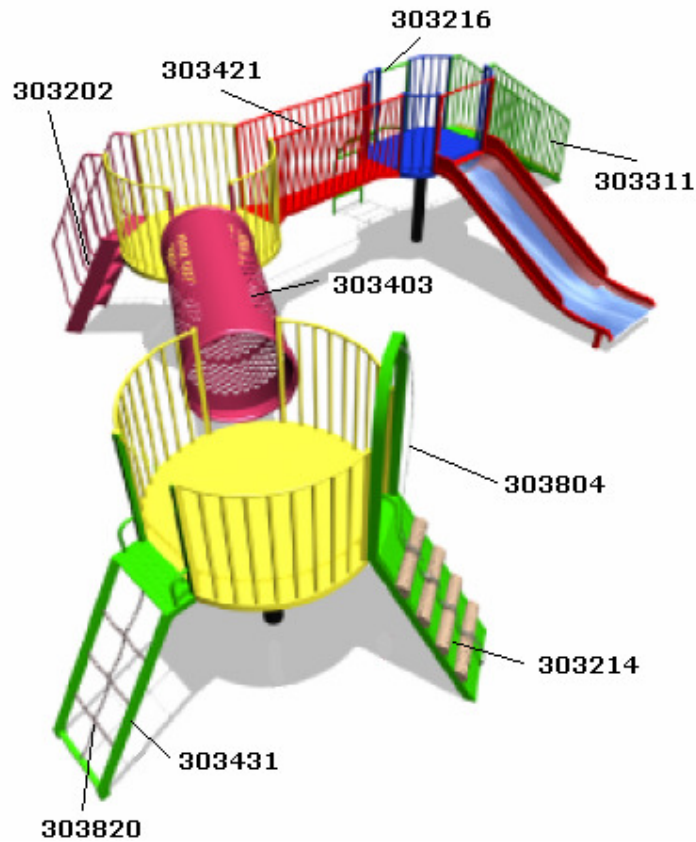

## PLAYTIME

*The 303403 Crawl Tunnel*

**OLD PLAYTIME/EXTRA PARTS**

<b>STOCK CODE</b>	<b>DESCRIPTION</b>	<b>QUANTITY</b>	<b>SELLING PRICE</b>
302997	Playtime Accessory	1	-
303701	Hexastep Treads	1	£24.70

**RP688 HOBBIT**

<b>STOCK CODE</b>	<b>DESCRIPTION</b>	<b>QUANTITY</b>	<b>SELLING PRICE</b>
303202	1000mm High Access Steps	1	£379.00
10121020	M10 x 20 Patched Resistorx	4	
303214	Glacier Entry	1	£250.10
-	Replacement Logs	4	£12.50
10121030	M10 x 30 Patched Resistorx	8	
303216	1000mm High Arched Ladder	1	£101.20
10121020	M10 x 20 Patched Resistorx	4	
303311	Access Ramp Deck	1	£338.00
10121030	M10 x 30 Patched Resistorx	4	
303403	Tube Link	1	£856.70
10121020	M10 x 20 Patched Resistorx	8	
303421	Bridge Link	1	£381.00
10121020	M10 x 20 Patched Resistorx	8	
303431	Chain ladder Frame and Handles	1	£217.50
303804	Glacier Entry Chain	1	£40.60
303820	Chain Ladder Net (for 303431)	1	£283.25

**RP689 LABYRINTH**

<b>STOCK CODE</b>	<b>DESCRIPTION</b>	<b>QUANTITY</b>	<b>SELLING PRICE</b>
303200	550mm High Access Steps	1	£181.90
10121020	M10 x 20 Patched Resistorx	4	
303202	1000mm High Access Steps	1	£379.00
10121020	M10 x 20 Patched Resistorx	4	
303204	550mm High Vertical Steps	1	£130.50
10121020	M10 x 20 Patched Resistorx	4	
303214	Glacier Entry	1	£250.10
-	Replacement Logs	4	£12.50
10121030	M10 x 30 Patched Resistorx	8	
303421	Bridge Link	1	£381.00
10121020	M10 x 20 Patched Resistorx	8	
303423	Inclined Bridge Link	1	£381.10
10121020	M10 x 20 Patched Resistorx	8	
303431	Chain ladder Frame and Handles	1	£217.50
303804	Glacier Entry Chain	1	£40.60
303820	Chain Ladder Net (for 303431)	1	£283.25