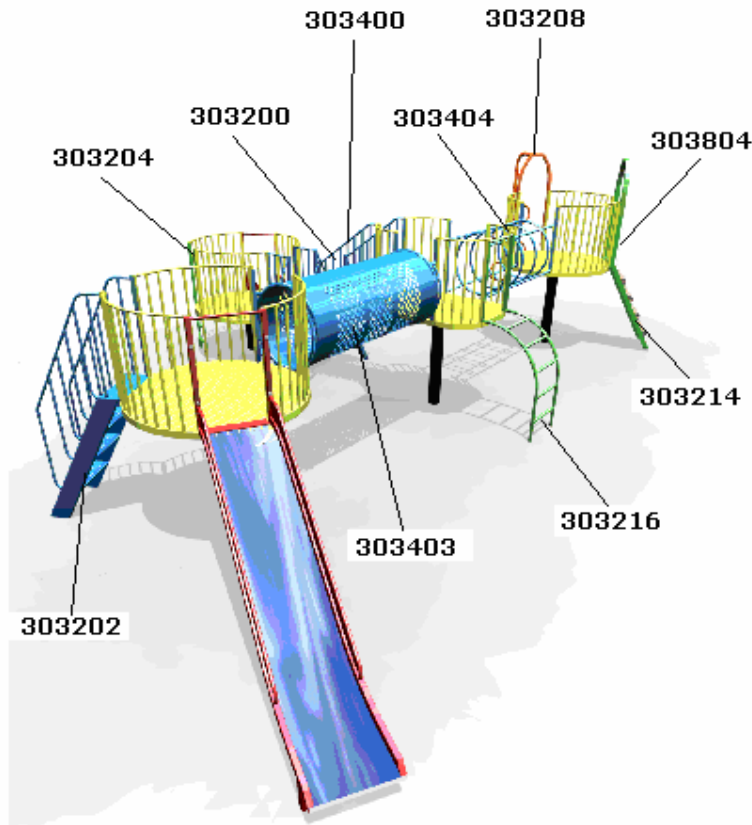

RP698 TROLL

STOCK CODE	DESCRIPTION	QUANTITY	SELLING PRICE
303200	550mm High Access Steps	2	£181.90
10121020	M10 x 20 Patched Resistorx	8	
303202	1000mm High Access Steps	1	£379.00
10121020	M10 x 20 Patched Resistorx	4	
303204	550mm High Vertical Steps	1	£130.50
10121020	M10 x 20 Patched Resistorx	4	
303208	1000mm High Sailors Climb	1	£133.50
10121020	M10 x 20 Patched Resistorx	2	
303214	Glacier Entry	1	£250.10
-	Replacement Logs	4	£12.50
10121030	M10 x 30 Patched Resistorx	8	
303216	1000mm High Arched Ladder	1	£101.20
10121020	M10 x 20 Patched Resistorx	4	
303400	550mm High to 1000mm High Link	1	£386.70
10121020	M10 x 20 Patched Resistorx	4	
303403	Tube Link	1	£856.70
10121020	M10 x 20 Patched Resistorx	8	
303404	Ring Bridge Link	1	£225.70
10121020	M10 x 20 Patched Resistorx	8	
303804	Glacier Entry Chain	1	£40.60