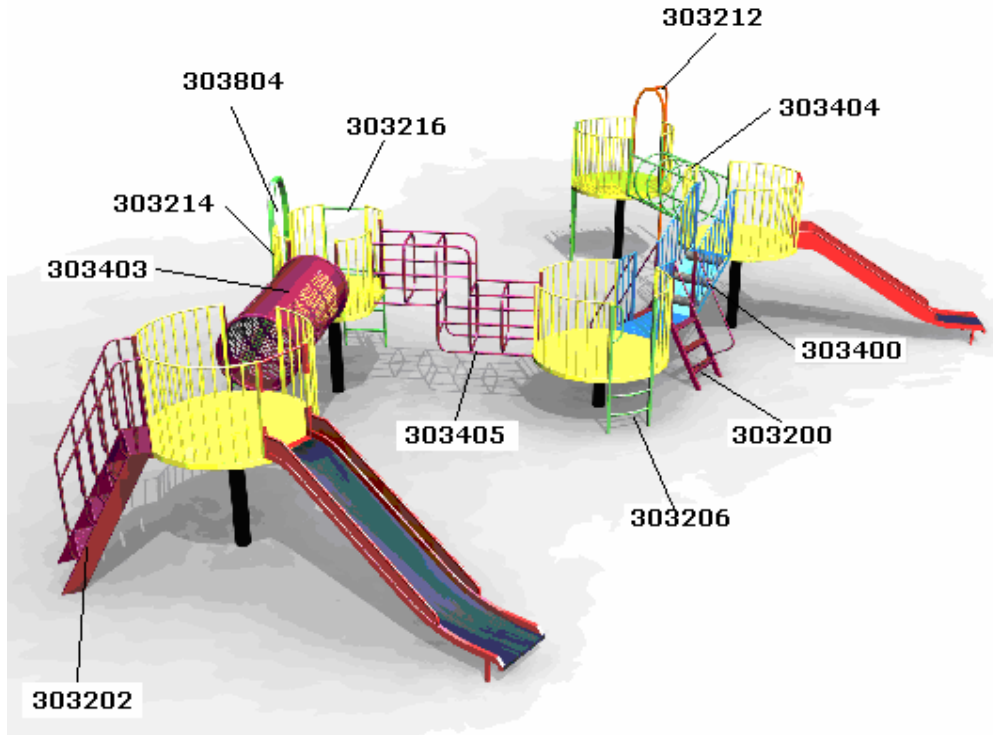

RP695 GENIE

STOCK CODE	DESCRIPTION	QUANTITY	SELLING PRICE
303200	550mm High Access Steps	2	£181.90 each
10121020	M10 x 20 Patched Resistorx	8	
303202	1000mm High Access Steps	1	£379.00
10121020	M10 x 20 Patched Resistorx	4	
303206	1000mm High Vertical Steps	1	£135.10
10121020	M10 x 20 Patched Resistorx	4	
303212	1000mm High Fireman's Pole	1	£92.60
10121020	M10 x 20 Patched Resistorx	2	
303214	Glacier Entry	1	£250.10
-	Replacement Logs	4	£12.50
10121030	M10 x 30 Patched Resistorx	8	
303216	1000mm High Arched Ladder	1	£101.20
10121020	M10 x 20 Patched Resistorx	4	
303400	550mm High to 1000mm High Link	1	£386.70
10121020	M10 x 20 Patched Resistorx	4	
303403	Tube Link	1	£856.70
10121020	M10 x 20 Patched Resistorx	8	
303404	Ring Bridge Link	1	£225.70
10121020	M10 x 20 Patched Resistorx	8	
303405	Ringway Link	1	£301.80
10121020	M10 x 20 Patched Resistorx	8	
303804	Glacier Entry Chain	1	£40.60