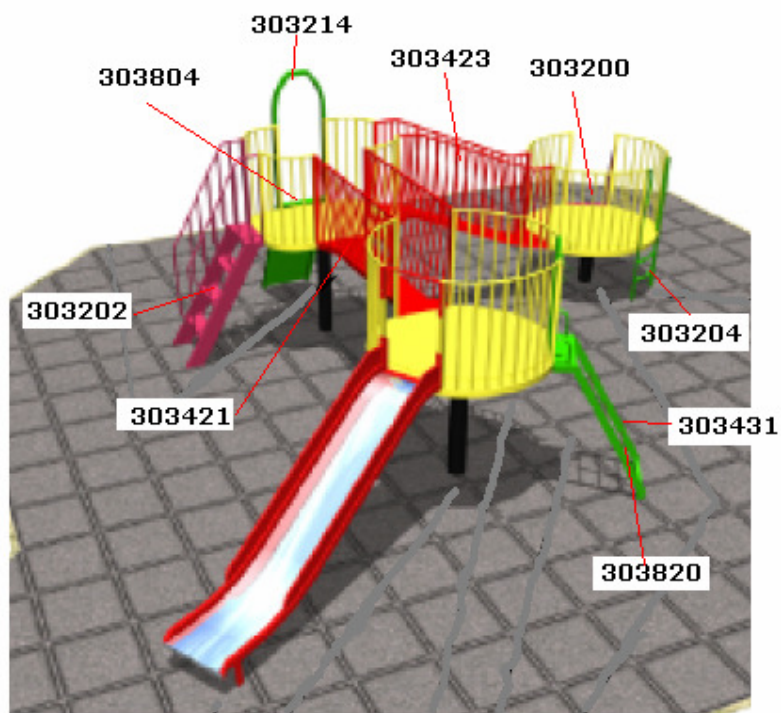

<b>STOCK CODE</b>	<b>DESCRIPTION</b>	<b>QUANTITY</b>	<b>SELLING PRICE</b>
303202	1000mm High Access Steps	1	£379.00
10121020	M10 x 20 Patched Resistorx	4	
303214	Glacier Entry	1	£250.10
-	Replacement Logs	4	£12.50
10121030	M10 x 30 Patched Resistorx	8	
303216	1000mm High Arched Ladder	1	£101.20
10121020	M10 x 20 Patched Resistorx	4	
303311	Access Ramp Deck	1	£338.00
10121030	M10 x 30 Patched Resistorx	4	
303403	Tube Link	1	£856.70
10121020	M10 x 20 Patched Resistorx	8	
303421	Bridge Link	1	£381.00
10121020	M10 x 20 Patched Resistorx	8	
303431	Chain ladder Frame and Handles	1	£217.50
303804	Glacier Entry Chain	1	£40.60
303820	Chain Ladder Net (for 303431)	1	£283.25

**RP689 LABYRINTH**

<b>STOCK CODE</b>	<b>DESCRIPTION</b>	<b>QUANTITY</b>	<b>SELLING PRICE</b>
303200	550mm High Access Steps	1	£181.90
10121020	M10 x 20 Patched Resistorx	4	
303202	1000mm High Access Steps	1	£379.00
10121020	M10 x 20 Patched Resistorx	4	
303204	550mm High Vertical Steps	1	£130.50
10121020	M10 x 20 Patched Resistorx	4	
303214	Glacier Entry	1	£250.10
-	Replacement Logs	4	£12.50
10121030	M10 x 30 Patched Resistorx	8	
303421	Bridge Link	1	£381.00
10121020	M10 x 20 Patched Resistorx	8	
303423	Inclined Bridge Link	1	£381.10
10121020	M10 x 20 Patched Resistorx	8	
303431	Chain ladder Frame and Handles	1	£217.50
303804	Glacier Entry Chain	1	£40.60
303820	Chain Ladder Net (for 303431)	1	£283.25