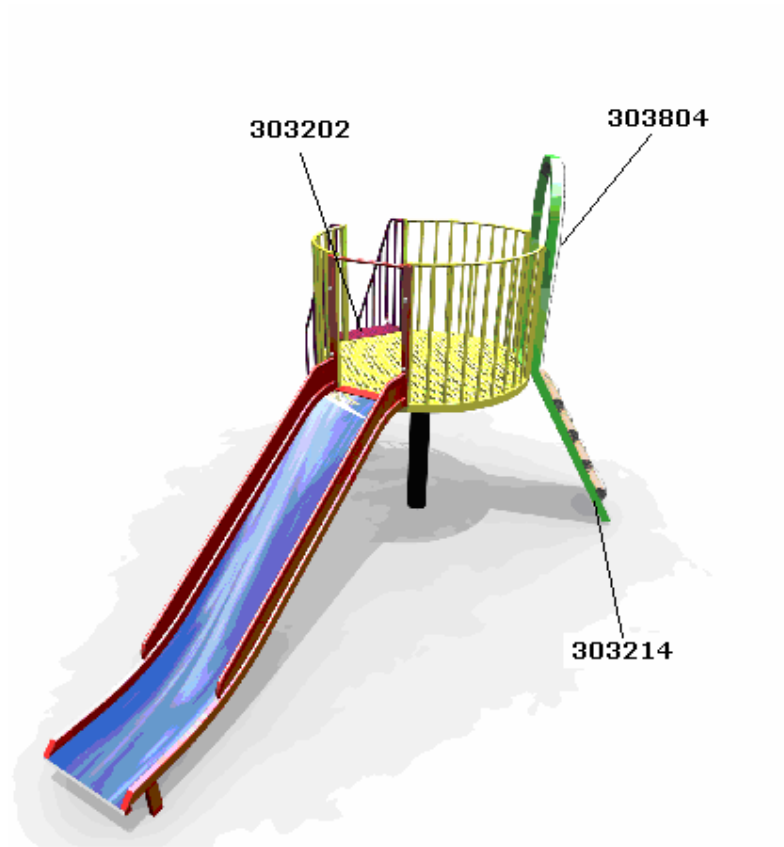

RP696 MERLIN

STOCK CODE	DESCRIPTION	QUANTITY	SELLING PRICE
303202	1000mm High Access Steps	1	£379.00
10121020	M10 x 20 Patched Resistorx	4	
303214	Glacier Entry	1	£250.10
-	Replacement Logs	4	£12.50
10121030	M10 x 30 Patched Resistorx	8	
303804	Glacier Entry Chain	1	£40.60