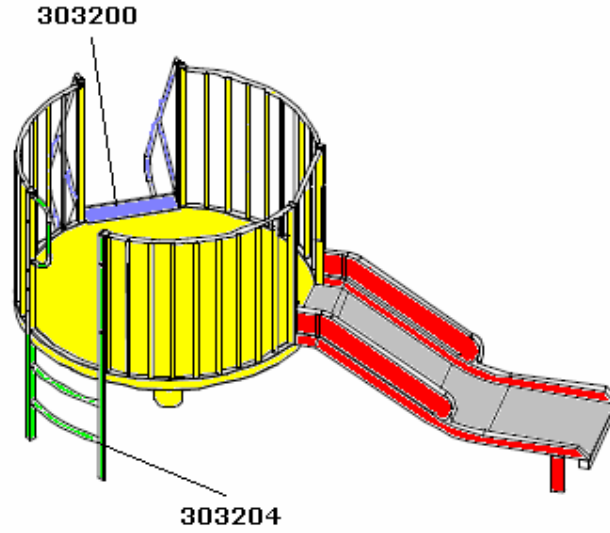

RP690 ELF

STOCK CODE	DESCRIPTION	QUANTITY	SELLING PRICE
303200	550mm High Access Steps	1	£181.90
10121020	M10 x 20 Patched Resistorx	4	
303204	550mm High Vertical Steps	1	£130.50
10121020	M10 x 20 Patched Resistorx	4