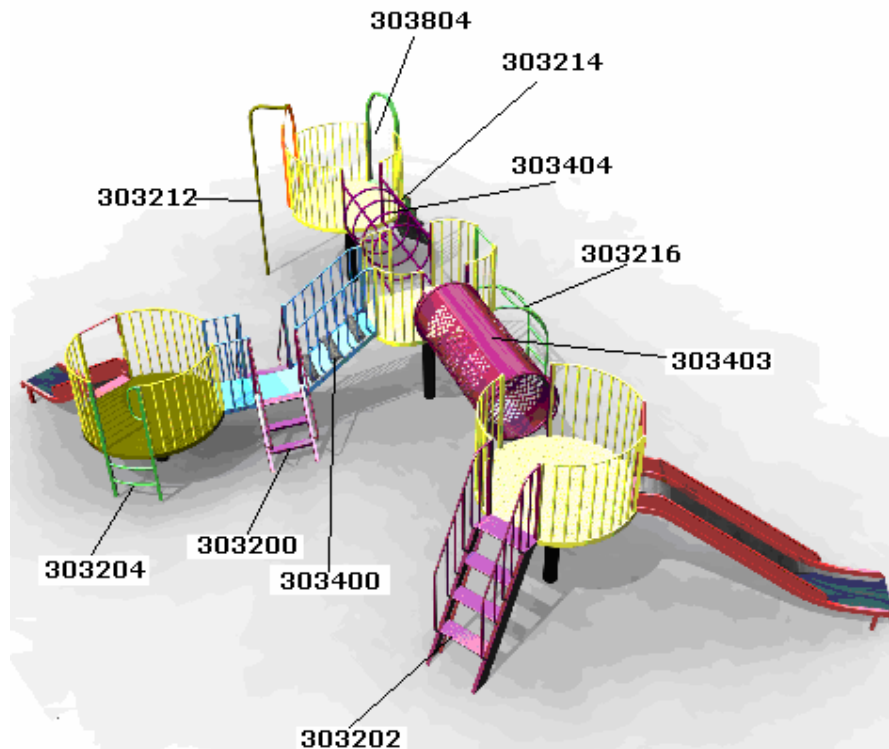

RP694 GNOME

STOCK CODE	DESCRIPTION	QUANTITY	SELLING PRICE
303200	550mm High Access Steps	2	£181.90
10121020	M10 x 20 Patched Resistorx	8	
303202	1000mm High Access Steps	1	£379.00
10121020	M10 x 20 Patched Resistorx	4	
303204	550mm High Vertical Steps	1	£130.50
10121020	M10 x 20 Patched Resistorx	4	
303212	1000mm High Fireman's Pole	1	£92.60
10121020	M10 x 20 Patched Resistorx	2	
303214	Glacier Entry	1	£250.10
-	Replacement Logs	4	£12.50
10121030	M10 x 30 Patched Resistorx	8	
303216	1000mm High Arched Ladder	1	£101.20
10121020	M10 x 20 Patched Resistorx	4	
303400	550mm High to 1000mm High Link	1	£386.70
10121020	M10 x 20 Patched Resistorx	4	
303403	Tube Link	1	£856.70
10121020	M10 x 20 Patched Resistorx	8	
303404	Ring Bridge Link	1	£225.70
10121020	M10 x 20 Patched Resistorx	8	
303804	Glacier Entry Chain	1	£40.60