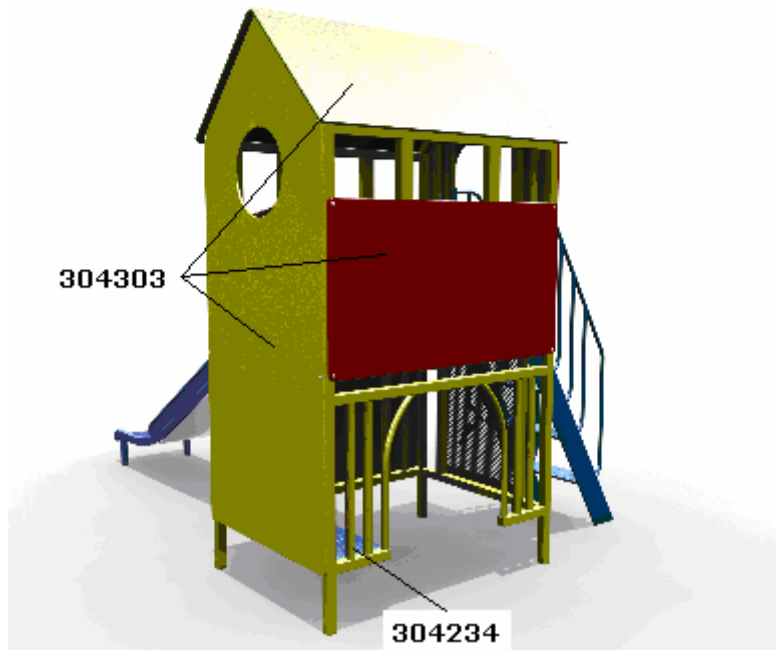

SPARES PRICES 2010

PLAYHOUSE

The RP670 Pirate

RP660 ROSIE

STOCK CODE	DESCRIPTION	QUANTITY	SELLING PRICE
303204	550mm High Vertical Steps	1	£130.50
304300	Rosie Polyethylene Panel Set	1	£811.10
807021	Crazy Maze Infill	1	£108.40
304232	Playhouse Deck	1	£232.30

RP662 DAISY

STOCK CODE	DESCRIPTION	QUANTITY	SELLING PRICE
303200	550mm High Access Steps	1	£181.90
303701	Hexastep Tread	3	£24.70 each
807020	Alphabet Lower Infill	1	£108.40
304301	Daisy Polyethylene Panel Set	1	£758.90
304232	Playhouse Deck	1	£232.30

RP664 LILY

STOCK CODE	DESCRIPTION	QUANTITY	SELLING PRICE
304232	Playhouse Deck	1	£232.30
303202	1000mm High Access Steps	1	£379.00
304234	Internal Seat	1	£148.40
807022	Number Crunch Infill	1	£94.80
304302	Lily Polyethylene Panel Set	1	£1059.90

RP666 IVY

STOCK CODE	DESCRIPTION	QUANTITY	SELLING PRICE
304232	Playhouse Deck	1	£232.30
304303	Ivy Polyethylene Panel Set	1	£1039.30
303202	1000mm High Access Steps	1	£379.00
304234	Internal Seat	1	£148.40