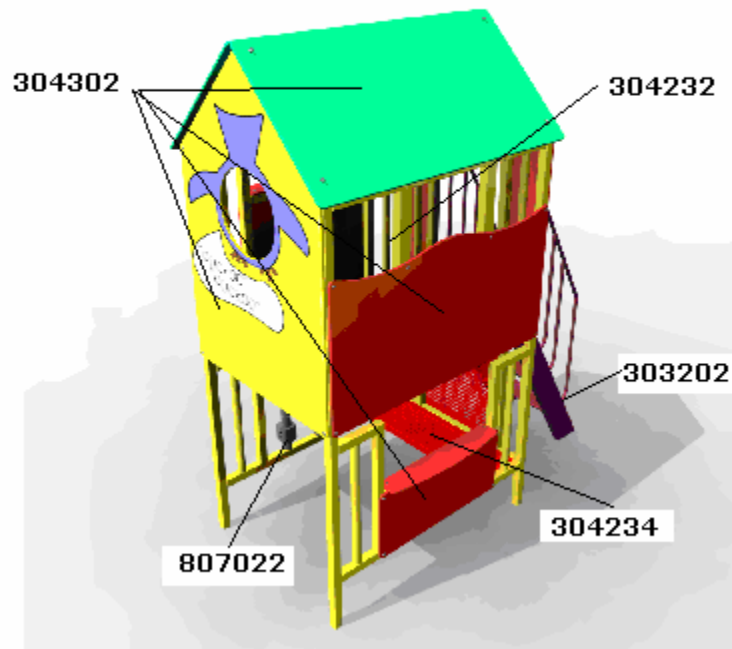

SPARES PRICES 2010

PLAYHOUSE

The RP670 Pirate

RP660 ROSIE

STOCK CODE	DESCRIPTION	QUANTITY	SELLING PRICE
303204	550mm High Vertical Steps	1	£130.50
304300	Rosie Polyethylene Panel Set	1	£811.10
807021	Crazy Maze Infill	1	£108.40
304232	Playhouse Deck	1	£232.30

RP662 DAISY

STOCK CODE	DESCRIPTION	QUANTITY	SELLING PRICE
303200	550mm High Access Steps	1	£181.90
303701	Hexastep Tread	3	£24.70 each
807020	Alphabet Lower Infill	1	£108.40
304301	Daisy Polyethylene Panel Set	1	£758.90
304232	Playhouse Deck	1	£232.30

RP664 LILY

STOCK CODE	DESCRIPTION	QUANTITY	SELLING PRICE
304232	Playhouse Deck	1	£232.30
303202	1000mm High Access Steps	1	£379.00
304234	Internal Seat	1	£148.40
807022	Number Crunch Infill	1	£94.80
304302	Lily Polyethylene Panel Set	1	£1059.90

RP666 IVY

STOCK CODE	DESCRIPTION	QUANTITY	SELLING PRICE
304232	Playhouse Deck	1	£232.30
304303	Ivy Polyethylene Panel Set	1	£1039.30
303202	1000mm High Access Steps	1	£379.00
304234	Internal Seat	1	£148.40