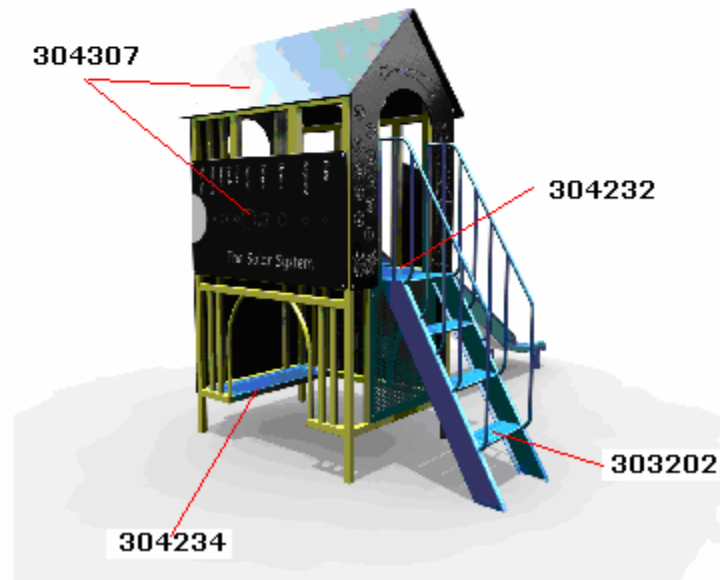

RP671 SPACE

STOCK CODE	DESCRIPTION	QUANTITY	SELLING PRICE
304232	Playhouse Deck	1	£232.30
304307	Space Polyethylene Panel Set	1	£1814.50
303202	1000mm High Access Steps	1	£379.00
304234	Internal Seat	1	£148.40