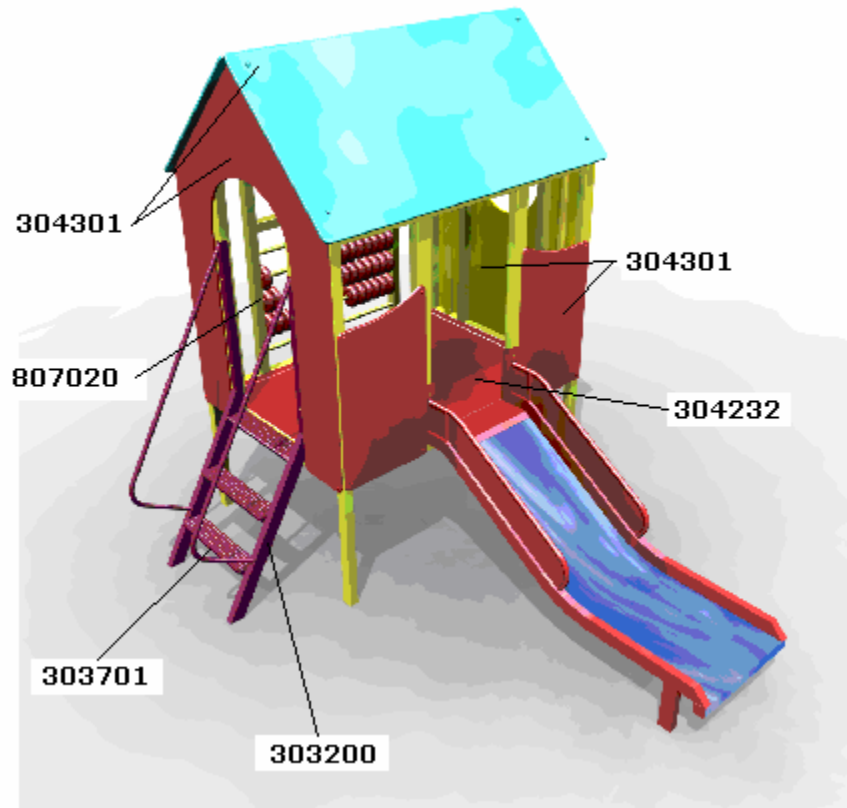

SPARES PRICES 2010

PLAYHOUSE

The RP670 Pirate

RP660 ROSIE

STOCK CODE	DESCRIPTION	QUANTITY	SELLING PRICE
303204	550mm High Vertical Steps	1	£130.50
304300	Rosie Polyethylene Panel Set	1	£811.10
807021	Crazy Maze Infill	1	£108.40
304232	Playhouse Deck	1	£232.30

RP662 DAISY

STOCK CODE	DESCRIPTION	QUANTITY	SELLING PRICE
303200	550mm High Access Steps	1	£181.90
303701	Hexastep Tread	3	£24.70 each
807020	Alphabet Lower Infill	1	£108.40
304301	Daisy Polyethylene Panel Set	1	£758.90
304232	Playhouse Deck	1	£232.30

RP664 LILY

STOCK CODE	DESCRIPTION	QUANTITY	SELLING PRICE
304232	Playhouse Deck	1	£232.30
303202	1000mm High Access Steps	1	£379.00
304234	Internal Seat	1	£148.40
807022	Number Crunch Infill	1	£94.80
304302	Lily Polyethylene Panel Set	1	£1059.90

RP666 IVY

STOCK CODE	DESCRIPTION	QUANTITY	SELLING PRICE
304232	Playhouse Deck	1	£232.30
304303	Ivy Polyethylene Panel Set	1	£1039.30
303202	1000mm High Access Steps	1	£379.00
304234	Internal Seat	1	£148.40