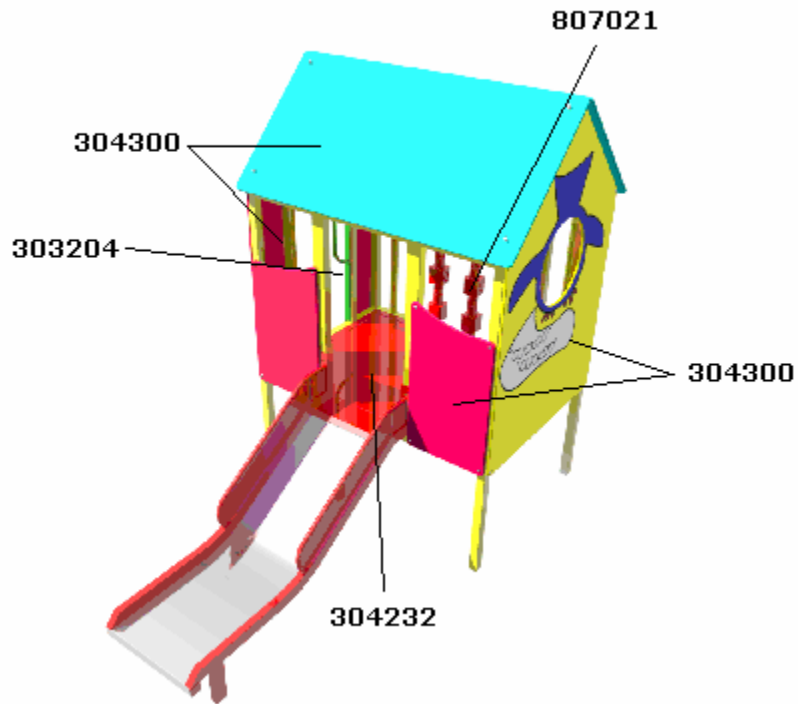

SPARES PRICES 2010

PLAYHOUSE

The RP670 Pirate

RP660 ROSIE

STOCK CODE	DESCRIPTION	QUANTITY	SELLING PRICE
303204	550mm High Vertical Steps	1	£130.50
304300	Rosie Polyethylene Panel Set	1	£811.10
807021	Crazy Maze Infill	1	£108.40
304232	Playhouse Deck	1	£232.30

RP662 DAISY

STOCK CODE	DESCRIPTION	QUANTITY	SELLING PRICE
303200	550mm High Access Steps	1	£181.90
303701	Hexastep Tread	3	£24.70 each
807020	Alphabet Lower Infill	1	£108.40
304301	Daisy Polyethylene Panel Set	1	£758.90
304232	Playhouse Deck	1	£232.30

RP664 LILY

STOCK CODE	DESCRIPTION	QUANTITY	SELLING PRICE
304232	Playhouse Deck	1	£232.30
303202	1000mm High Access Steps	1	£379.00
304234	Internal Seat	1	£148.40
807022	Number Crunch Infill	1	£94.80
304302	Lily Polyethylene Panel Set	1	£1059.90

RP666 IVY

STOCK CODE	DESCRIPTION	QUANTITY	SELLING PRICE
304232	Playhouse Deck	1	£232.30
304303	Ivy Polyethylene Panel Set	1	£1039.30
303202	1000mm High Access Steps	1	£379.00
304234	Internal Seat	1	£148.40