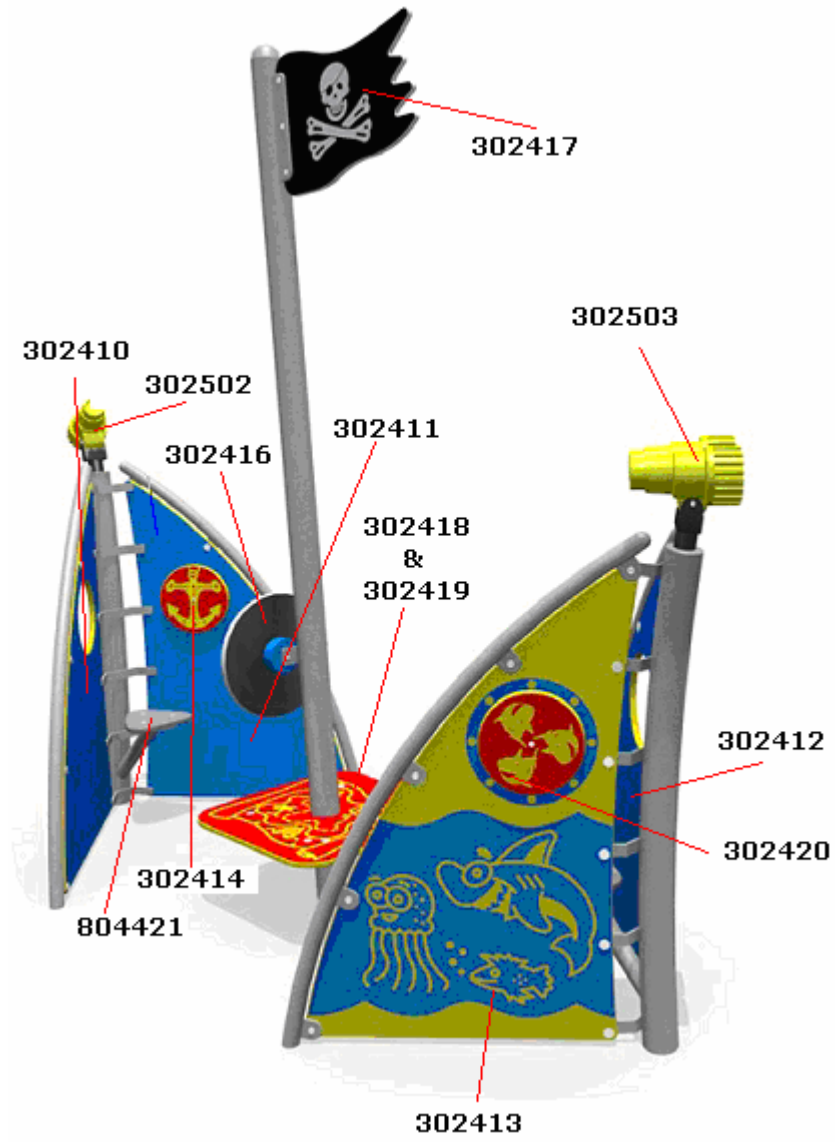

SPARES PRICES 2010

RP672 PIRATE SHIP

STOCK CODE	DESCRIPTION	QUANTITY	SELLING PRICE
302410 10121020 10931000	Treasure Chest Panel <i>M10 X 20 Patched Resistorx</i> <i>M10 Capped T Nut</i>	1 10 10	£182.50
302411 10121020 10931000	Crab Panel <i>M10 X 20 Patched Resistorx</i> <i>M10 Capped T Nut</i>	1 10 10	£182.50
302412 10121020 10931000	Octopus Panel <i>M10 X 20 Patched Resistorx</i> <i>M10 Capped T Nut</i>	1 10 10	£182.50
302413 10121020 10931000	Shark Panel <i>M10 X 20 Patched Resistorx</i> <i>M10 Capped T Nut</i>	1 10 10	£182.50
302414 804441 804442	Anchor Disc <i>M6 x 59mm Studded Bar</i> <i>M6 Insert Nut</i>	1 1 2	£27.60
302415 804441 804442	Dolphin Disc <i>M6 x 59mm Studded Bar</i> <i>M6 Insert Nut</i>	1 1 2	£27.60
302416 302500 10121050	Ships Wheel Ships Wheel Spigot <i>M10 x 50 Patched Resistorx</i>	1 1 1	£41.10 £24.80
302417 10121030 10931000	Jolly Roger <i>M10 x 30 Patched Resistorx</i> <i>M10 Capped T Nut</i>	1 3 3	£92.90
302418 10121020 10931000	Treasure Map Plank (half) <i>M10 x 20 Patched Resistorx</i> <i>M10 Capped T Nut</i>	1 4 4	£67.10
302419 10121020 10931000	Treasure Map (half) <i>M10 x 20 Patched Resistorx</i> <i>M10 Capped T Nut</i>	1 3 3	£67.10
302420 804441 804442	Fish Disc <i>M6 x 59mm Studded Bar</i> <i>M6 Insert Nut</i>	1 1 2	£27.60
302421 804441 804442	Shark Disc <i>M6 x 59mm Studded Bar</i> <i>M6 Insert Nut</i>	1 1 2	£27.60
302502 302504 302505 302506 302507	Telescope Spacer Mounting Bracket Moulding Bolt Mounting Sleeve	1 2 2 2 2	£162.20 £17.00 £27.00 £3.20 £1.60
302503 302504 302505 302506 302507	Binoculars Spacer Mounting Bracket Moulding Bolt Mounting Sleeve	1 1 1 1 1	£75.20 £17.00 £27.00 £3.20 £1.60
804421 10121020 10931000	Polydeck Step Panel <i>M10 x 20 Patched Resistorx</i> <i>M10 Capped T Nut</i>	2 3 3	£12.75 each