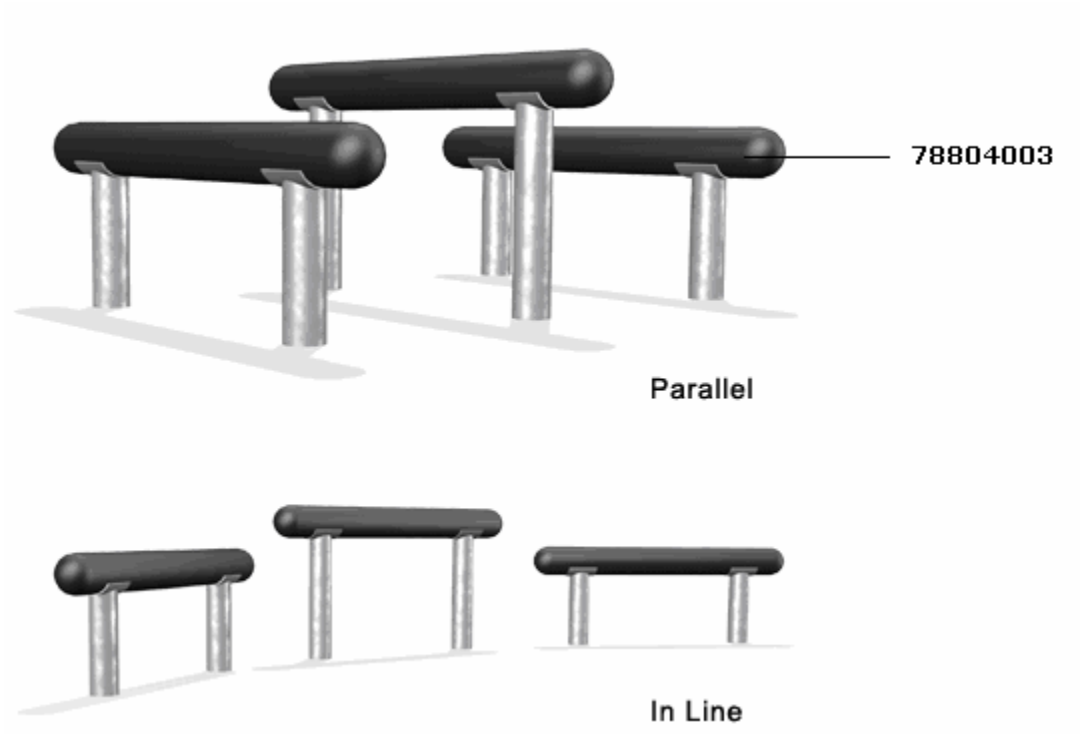

NG219 MAGELLAN STRAITS – parallel/NG225 MAGELLAN STRAITS – in line

STOCK CODE	DESCRIPTION	QUANTITY	SELLING PRICE
78804003	Plastic Beam	3	£27.80 each