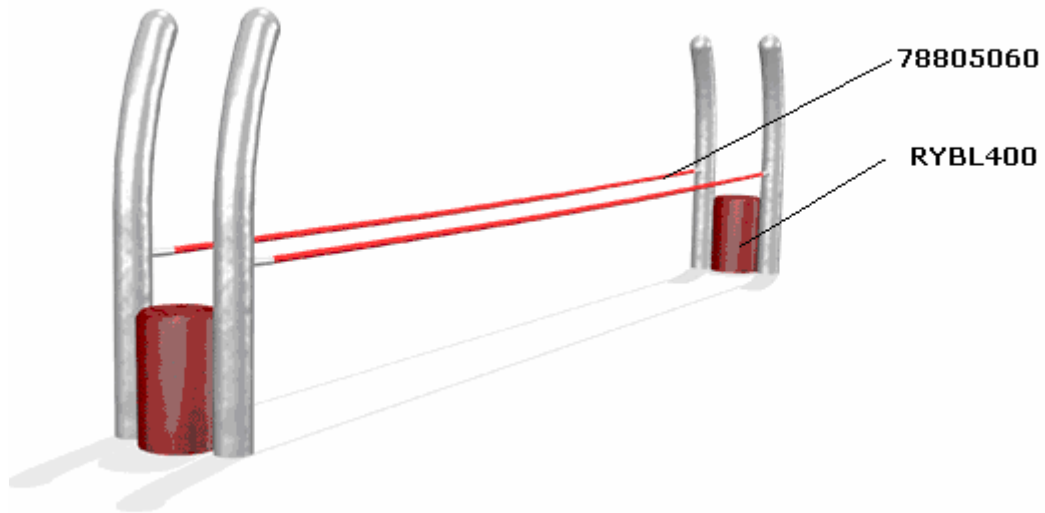

SPARES PRICES 2010

NRG TRAILBLAZER

***The NG205 Hogs Back
(with the NG221 Pillars of Hercules in the background)***

NG201 AMAZON BASIN

STOCK CODE	DESCRIPTION	QUANTITY	SELLING PRICE
78805058	Tread Support Rope (long)	2	£142.00 each
78805057	Tread Support Rope (medium)	2	£136.00 each
78805056	Tread Support Rope (short)	2	£130.00 each
RYBL400	400mm High Red Bollard	2	£58.70 each
788-106	Restraining Chain	1	£127.85
109304	10mm 'D' Shackle	2	£2.60 each
109309	7mm Quick Repair Link	12	£2.10 each

NG202 CAPE HORN

STOCK CODE	DESCRIPTION	QUANTITY	SELLING PRICE
78805059	Link Rope	4	£101.40 each
78803002	Plank Support	1	£104.10
RYBL200	200mm High Red Bollard	2	£38.80 each

NG203 OKAVANGO SWAMP

STOCK CODE	DESCRIPTION	QUANTITY	SELLING PRICE
78805060	Foot Rope	2	£237.30 each
RYBL400	400mm High Red Bollard	2	£58.70 each

NG204 GRAND CANYON

STOCK CODE	DESCRIPTION	QUANTITY	SELLING PRICE
78805044	Hand Rope	2	£216.50 each
78805045	Tensioning Foot Rope	1	£108.30
RYBL400	400mm High Red Bollard	2	£58.70 each

NG205 HOGS BACK

STOCK CODE	DESCRIPTION	QUANTITY	SELLING PRICE
78805046	Scramble Net	1	£916.60
78805047	Arch Board Link Rope	2	£117.60
78904012	Yellow Climbing Rock - <i>M10 Barrel Bolt</i> - <i>M10 x 30 Resistorx Bolt</i> - <i>1 Inch Self Tapping Screw</i>	15	£5.20 each
RYBL300	300mm High Black Bollard	2	£52.00 each