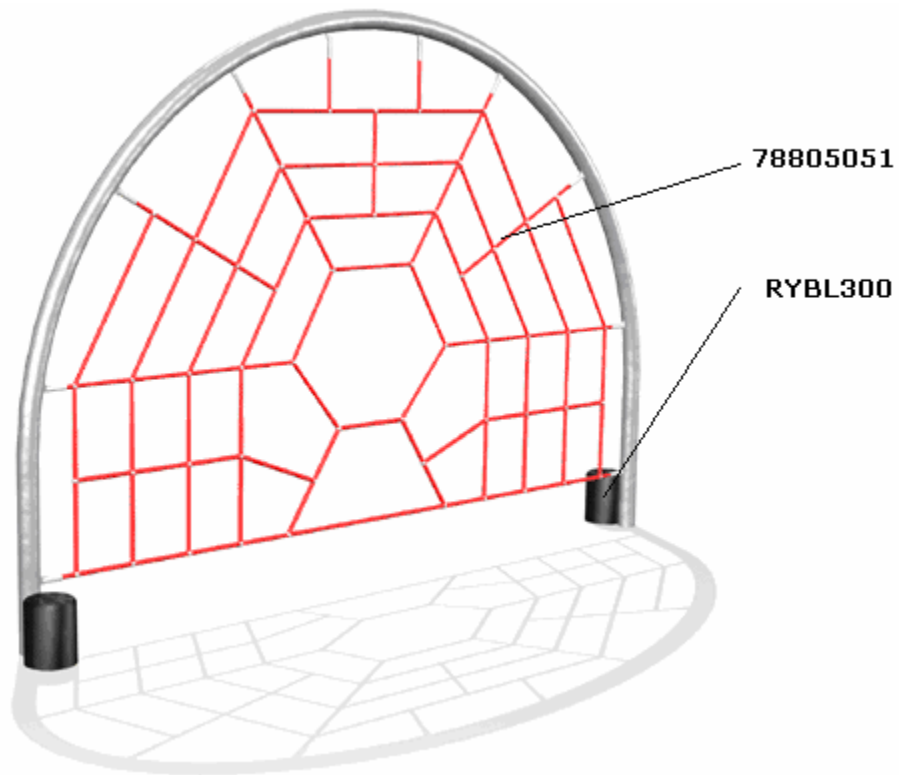

NG209 ANGEL CASCADE

STOCK CODE	DESCRIPTION	QUANTITY	SELLING PRICE
78805051	Climbing Net	1	£1268.10
RYBL300	300mm High Black Bollard	2	£52.00 each