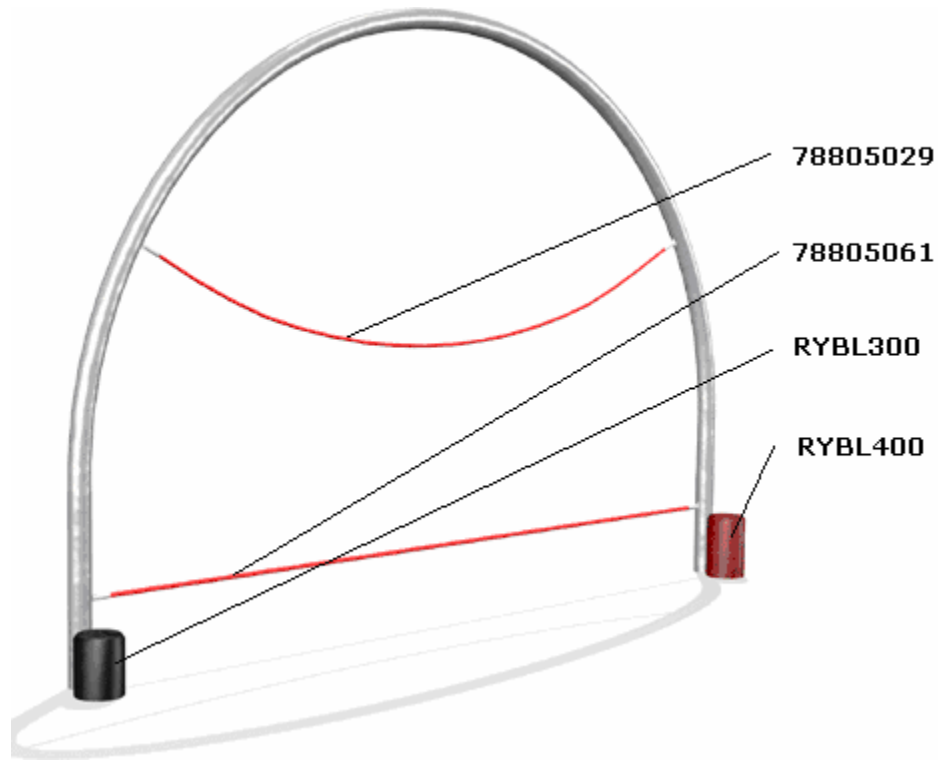

NG216 NIAGRA FALLS

STOCK CODE	DESCRIPTION	QUANTITY	SELLING PRICE
78805029	Slack Hand Rope	1	£102.70
78805061	Tensioning Span Rope	1	£225.20
RYBL300	300mm High Black Bollard	1	£52.00 each
RYBL400	400mm High Red Bollard	1	£58.70 each