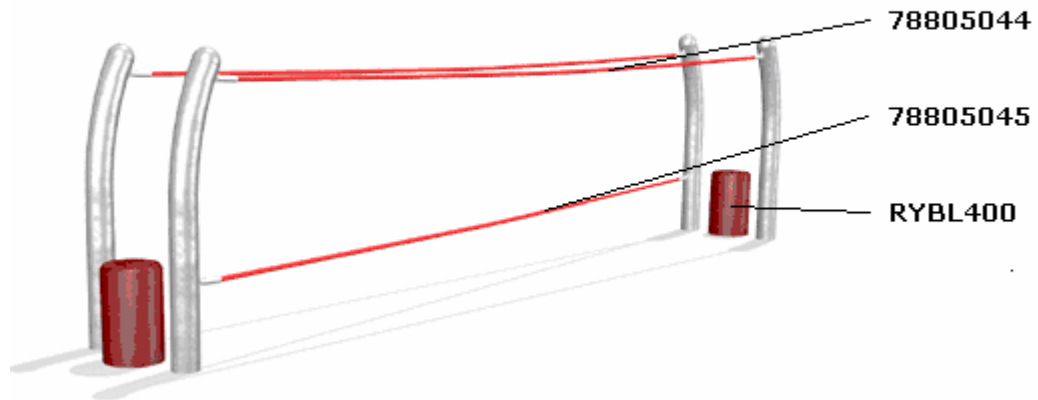

SPARES PRICES 2010

NRG TRAILBLAZER

***The NG205 Hogs Back
(with the NG221 Pillars of Hercules in the background)***

NG201 AMAZON BASIN

STOCK CODE	DESCRIPTION	QUANTITY	SELLING PRICE
78805058	Tread Support Rope (long)	2	£142.00 each
78805057	Tread Support Rope (medium)	2	£136.00 each
78805056	Tread Support Rope (short)	2	£130.00 each
RYBL400	400mm High Red Bollard	2	£58.70 each
788-106	Restraining Chain	1	£127.85
109304	10mm 'D' Shackle	2	£2.60 each
109309	7mm Quick Repair Link	12	£2.10 each

NG202 CAPE HORN

STOCK CODE	DESCRIPTION	QUANTITY	SELLING PRICE
78805059	Link Rope	4	£101.40 each
78803002	Plank Support	1	£104.10
RYBL200	200mm High Red Bollard	2	£38.80 each

NG203 OKAVANGO SWAMP

STOCK CODE	DESCRIPTION	QUANTITY	SELLING PRICE
78805060	Foot Rope	2	£237.30 each
RYBL400	400mm High Red Bollard	2	£58.70 each

NG204 GRAND CANYON

STOCK CODE	DESCRIPTION	QUANTITY	SELLING PRICE
78805044	Hand Rope	2	£216.50 each
78805045	Tensioning Foot Rope	1	£108.30
RYBL400	400mm High Red Bollard	2	£58.70 each

NG205 HOGS BACK

STOCK CODE	DESCRIPTION	QUANTITY	SELLING PRICE
78805046	Scramble Net	1	£916.60
78805047	Arch Board Link Rope	2	£117.60
78904012	Yellow Climbing Rock - <i>M10 Barrel Bolt</i> - <i>M10 x 30 Resistorx Bolt</i> - <i>1 Inch Self Tapping Screw</i>	15	£5.20 each
RYBL300	300mm High Black Bollard	2	£52.00 each