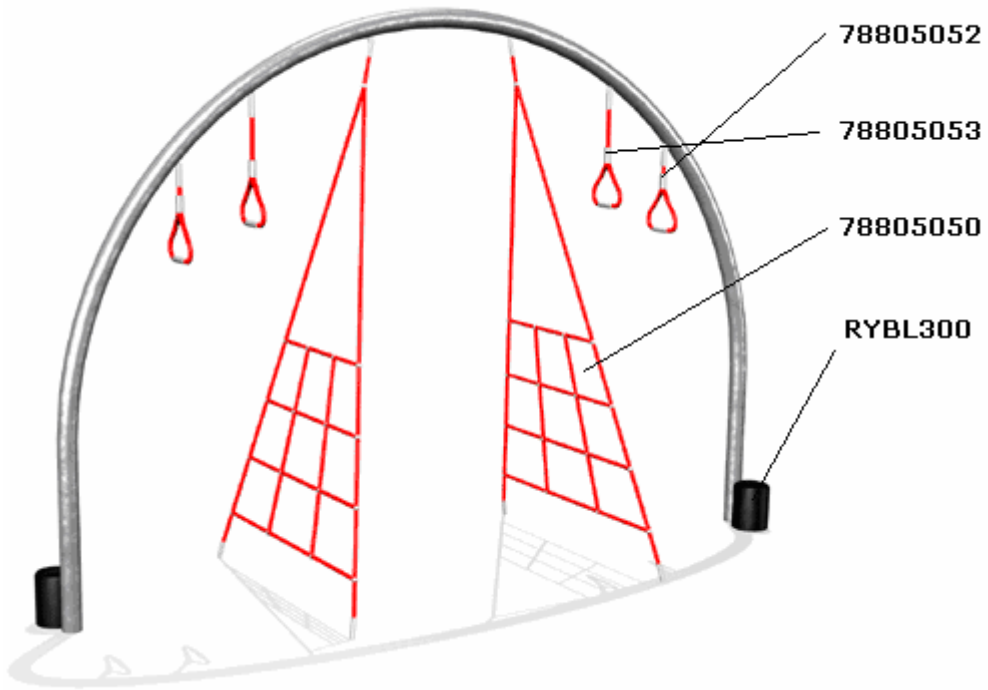

NG208 SIERRA DIABLO

STOCK CODE	DESCRIPTION	QUANTITY	SELLING PRICE
78805052	Hand Hold (340mm long)	2	£80.00 each
78805053	Hand Hold (640mm long)	2	£85.00 each
78805050	Jump Net	2	£568.40 each
RYBL300	300mm High Black Bollard	2	£52.00 each