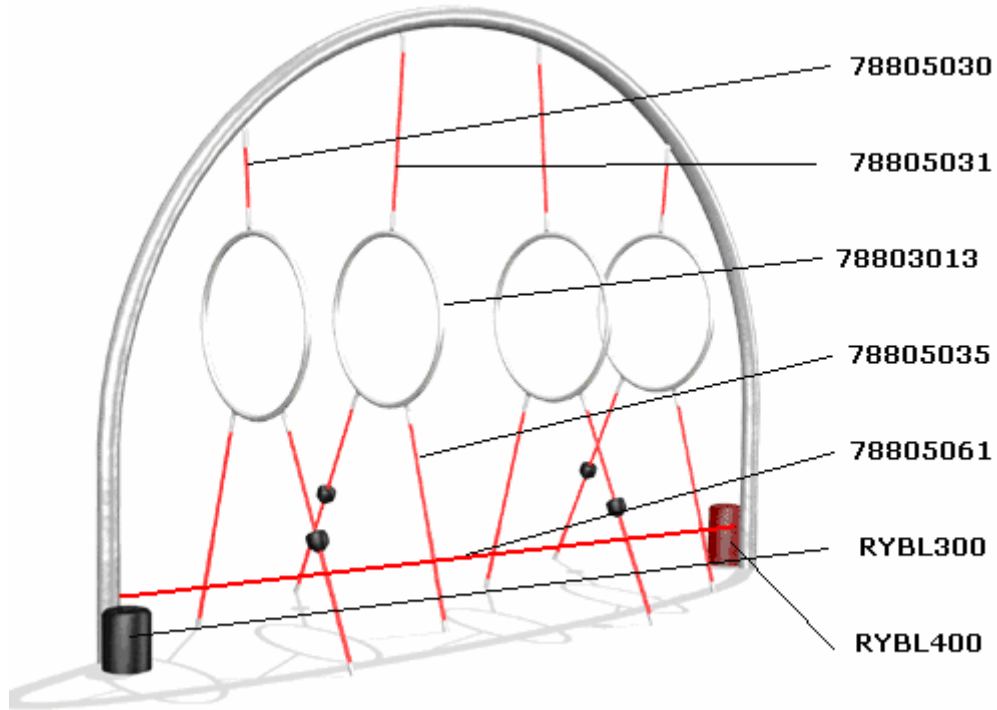

NG218 TIERRA DEL FUEGO

STOCK CODE	DESCRIPTION	QUANTITY	SELLING PRICE
78805030	Ring Support Rope (708mm long)	2	£43.50 each
78805031	Ring Support Rope (937mm long)	2	£47.90 each
78803013	Climbing Ring	4	£371.80 each
78805035	Ring Support Rope (1076mm long)	8	£52.20 each
78805061	Tensioning Span Foot Rope	1	£225.20
RYBL300	300mm High Black Bollard	1	£52.00 each
RYBL400	400mm High Red Bollard	1	£58.70 each