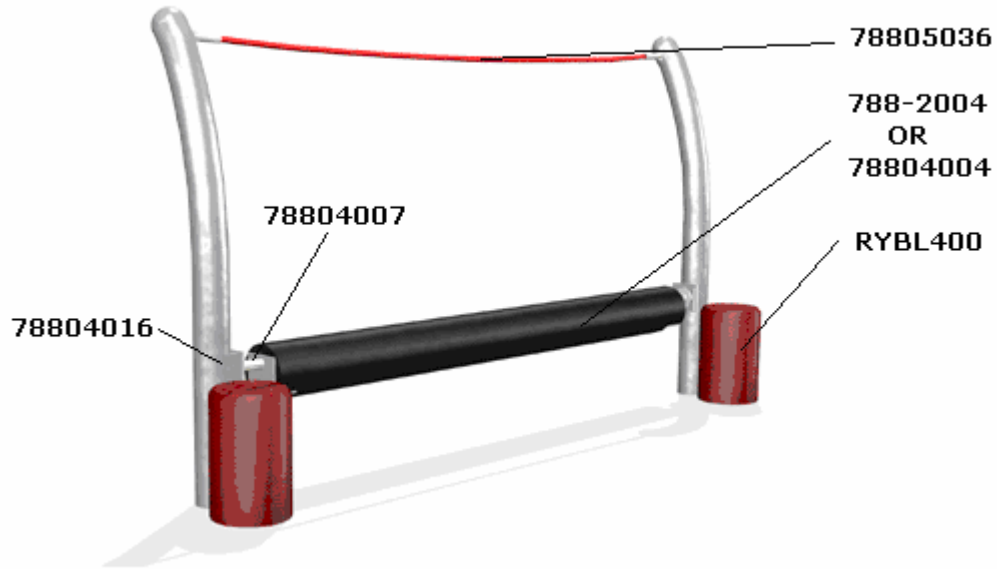

NG220 YUKON LOG ROLL

OLD STYLE

STOCK CODE	DESCRIPTION	QUANTITY	SELLING PRICE
78805036	Hand Rope	1	£213.60
788-2004	Recycled Tread Log	1	£150.50
RYBL400	400mm High Red Bollard	2	£58.70 each
78804007	Shaft	2	£92.50 each
78804016	Bearing	2	£101.40 each

NEW STYLE

STOCK CODE	DESCRIPTION	QUANTITY	SELLING PRICE
78805036	Hand Rope	1	£213.60
78804004	Plastic Log	1	£160.30
RYBL400	400mm High Red Bollard	2	£58.70 each
78804007	Shaft	2	£92.50 each
78804016	Bearing	2	£101.40 each