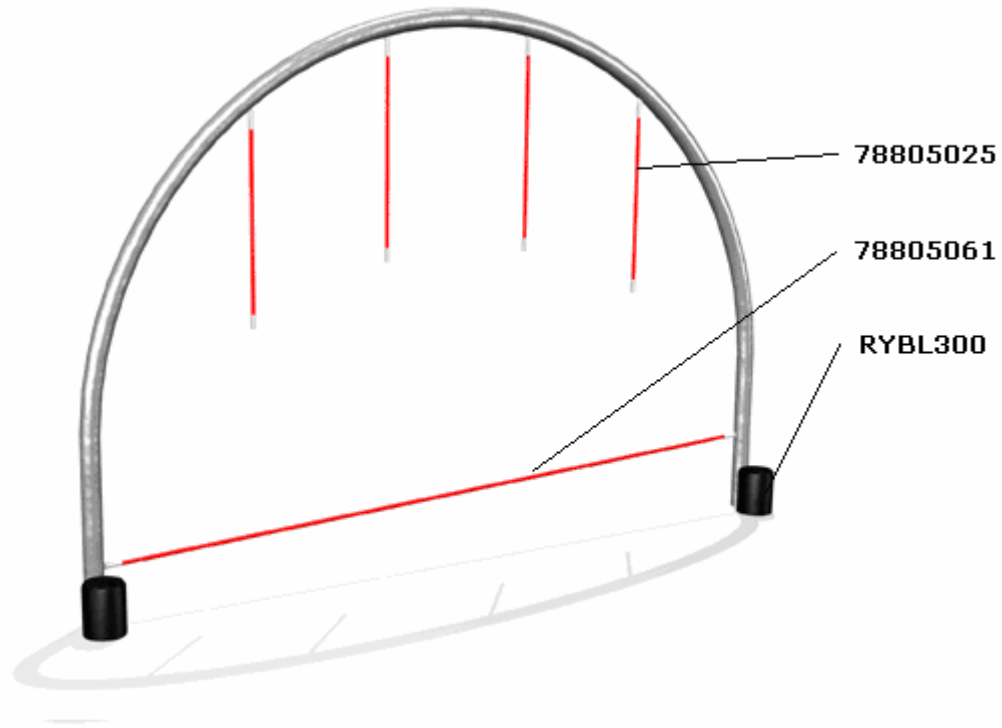

NG211 EVERGLADES

STOCK CODE	DESCRIPTION	QUANTITY	SELLING PRICE
78805025	Hand Rope	4	£63.70 each
78805061	Tensioning Span Rope	1	£225.20 each
RYBL300	300mm High Black Bollard	2	£52.00 each