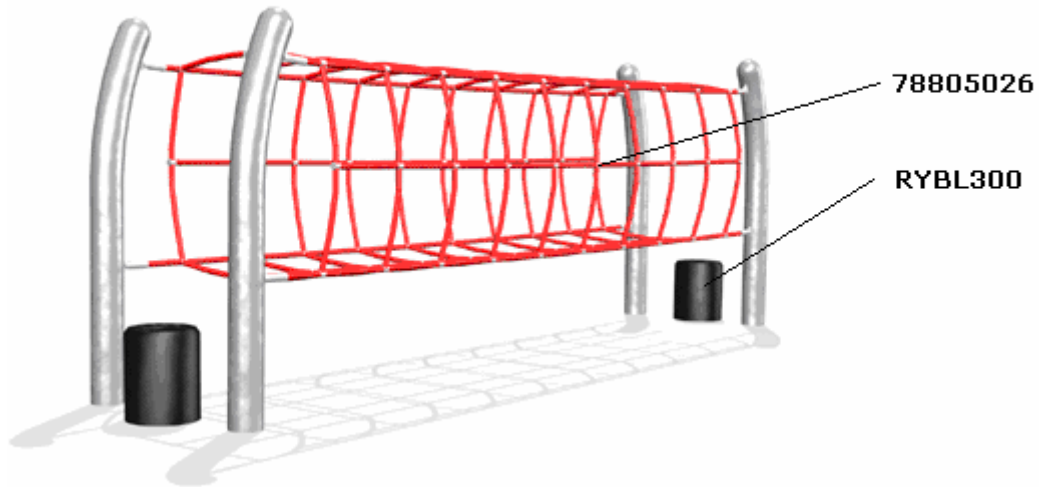

STOCK CODE	DESCRIPTION	QUANTITY	SELLING PRICE
RYBL300	300mm High Black Bollard	2	£52.00 each
RYBL200	200mm High Red Bollard	1	£38.80
RYBL400	400mm High Red Bollard	1	£58.70

NG208 SIERRA DIABLO

STOCK CODE	DESCRIPTION	QUANTITY	SELLING PRICE
78805052	Hand Hold (340mm long)	2	£80.00 each
78805053	Hand Hold (640mm long)	2	£85.00 each
78805050	Jump Net	2	£568.40 each
RYBL300	300mm High Black Bollard	2	£52.00 each

NG209 ANGEL CASCADE

STOCK CODE	DESCRIPTION	QUANTITY	SELLING PRICE
78805051	Climbing Net	1	£1268.10
RYBL300	300mm High Black Bollard	2	£52.00 each

NG210 CHEDDAR GORGE

STOCK CODE	DESCRIPTION	QUANTITY	SELLING PRICE
78805055	Hand Hold (718mm long)	2	£90.00 each
78805054	Hand Hold (734mm long)	2	£96.00 each
78805053	Hand Hold (640mm long)	2	£84.00 each
78805052	Hand Hold (340mm long)	2	£78.00 each
RYBL400	400mm High Red Bollard	1	£58.70
RYBL300	300mm High Black Bollard	1	£52.00

NG211 EVERGLADES

STOCK CODE	DESCRIPTION	QUANTITY	SELLING PRICE
78805025	Hand Rope	4	£63.70 each
78805061	Tensioning Span Rope	1	£225.20 each
RYBL300	300mm High Black Bollard	2	£52.00 each

NG212 GAPING GHYLL

STOCK CODE	DESCRIPTION	QUANTITY	SELLING PRICE
78805026	Tunnel Net	1	£1580.60
RYBL300	300mm High Black Bollard	2	£52.00 each

NG213 GIANTS CAUSEWAY

STOCK CODE	DESCRIPTION	QUANTITY	SELLING PRICE
RYBL200	200mm High Red Bollard	2	£38.80 each
RYBL300	300mm High Black Bollard	3	£52.00 each
RYBL400	400mm High Red Bollard	2	£58.70 each
RYBL500	500mm High Black Bollard	1	£66.10