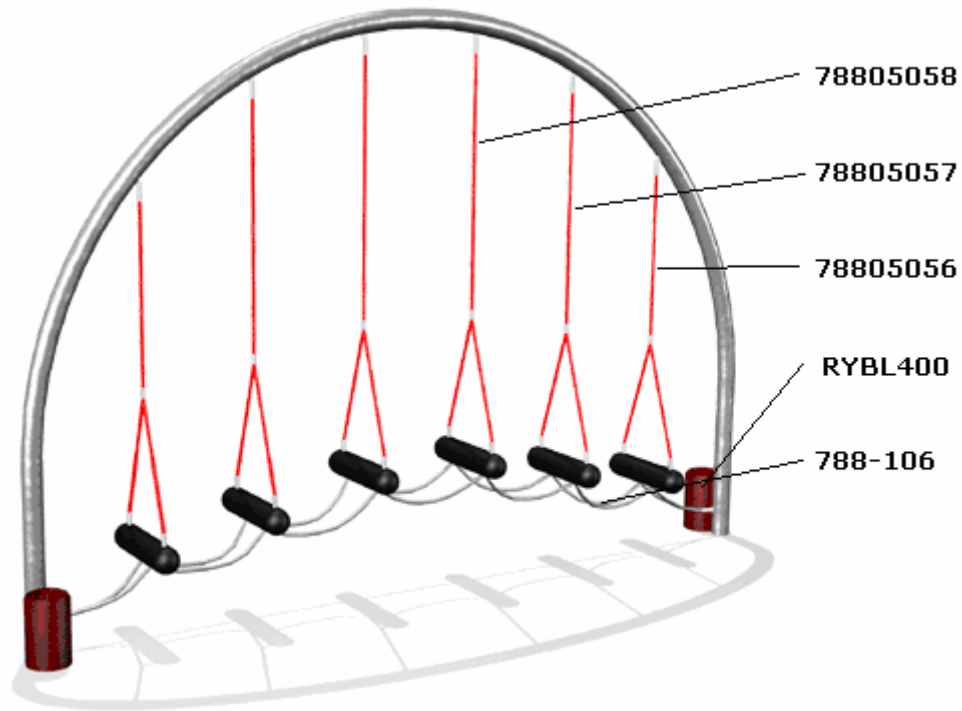

SPARES PRICES 2010

NRG TRAILBLAZER

***The NG205 Hogs Back
(with the NG221 Pillars of Hercules in the background)***

NG201 AMAZON BASIN

STOCK CODE	DESCRIPTION	QUANTITY	SELLING PRICE
78805058	Tread Support Rope (long)	2	£142.00 each
78805057	Tread Support Rope (medium)	2	£136.00 each
78805056	Tread Support Rope (short)	2	£130.00 each
RYBL400	400mm High Red Bollard	2	£58.70 each
788-106	Restraining Chain	1	£127.85
109304	10mm 'D' Shackle	2	£2.60 each
109309	7mm Quick Repair Link	12	£2.10 each

NG202 CAPE HORN

STOCK CODE	DESCRIPTION	QUANTITY	SELLING PRICE
78805059	Link Rope	4	£101.40 each
78803002	Plank Support	1	£104.10
RYBL200	200mm High Red Bollard	2	£38.80 each

NG203 OKAVANGO SWAMP

STOCK CODE	DESCRIPTION	QUANTITY	SELLING PRICE
78805060	Foot Rope	2	£237.30 each
RYBL400	400mm High Red Bollard	2	£58.70 each

NG204 GRAND CANYON

STOCK CODE	DESCRIPTION	QUANTITY	SELLING PRICE
78805044	Hand Rope	2	£216.50 each
78805045	Tensioning Foot Rope	1	£108.30
RYBL400	400mm High Red Bollard	2	£58.70 each

NG205 HOGS BACK

STOCK CODE	DESCRIPTION	QUANTITY	SELLING PRICE
78805046	Scramble Net	1	£916.60
78805047	Arch Board Link Rope	2	£117.60
78904012	Yellow Climbing Rock - <i>M10 Barrel Bolt</i> - <i>M10 x 30 Resistorx Bolt</i> - <i>1 Inch Self Tapping Screw</i>	15	£5.20 each
RYBL300	300mm High Black Bollard	2	£52.00 each