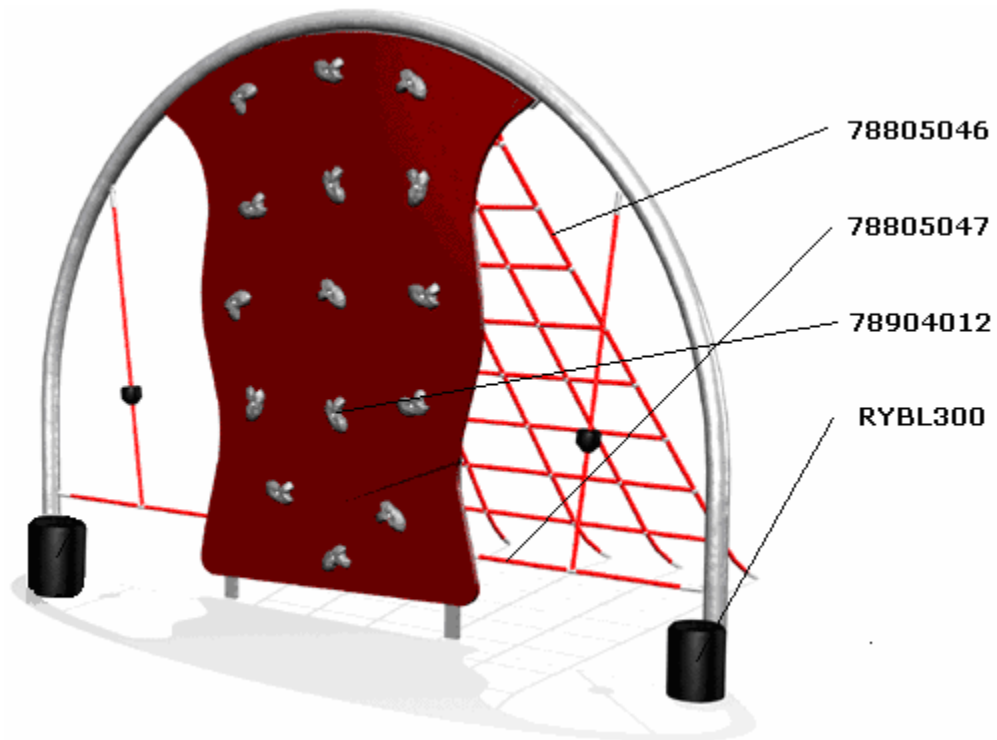

SPARES PRICES 2010

NRG TRAILBLAZER

***The NG205 Hogs Back
(with the NG221 Pillars of Hercules in the background)***

NG201 AMAZON BASIN

STOCK CODE	DESCRIPTION	QUANTITY	SELLING PRICE
78805058	Tread Support Rope (long)	2	£142.00 each
78805057	Tread Support Rope (medium)	2	£136.00 each
78805056	Tread Support Rope (short)	2	£130.00 each
RYBL400	400mm High Red Bollard	2	£58.70 each
788-106	Restraining Chain	1	£127.85
109304	10mm 'D' Shackle	2	£2.60 each
109309	7mm Quick Repair Link	12	£2.10 each

NG202 CAPE HORN

STOCK CODE	DESCRIPTION	QUANTITY	SELLING PRICE
78805059	Link Rope	4	£101.40 each
78803002	Plank Support	1	£104.10
RYBL200	200mm High Red Bollard	2	£38.80 each

NG203 OKAVANGO SWAMP

STOCK CODE	DESCRIPTION	QUANTITY	SELLING PRICE
78805060	Foot Rope	2	£237.30 each
RYBL400	400mm High Red Bollard	2	£58.70 each

NG204 GRAND CANYON

STOCK CODE	DESCRIPTION	QUANTITY	SELLING PRICE
78805044	Hand Rope	2	£216.50 each
78805045	Tensioning Foot Rope	1	£108.30
RYBL400	400mm High Red Bollard	2	£58.70 each

NG205 HOGS BACK

STOCK CODE	DESCRIPTION	QUANTITY	SELLING PRICE
78805046	Scramble Net	1	£916.60
78805047	Arch Board Link Rope	2	£117.60
78904012	Yellow Climbing Rock - <i>M10 Barrel Bolt</i> - <i>M10 x 30 Resistorx Bolt</i> - <i>1 Inch Self Tapping Screw</i>	15	£5.20 each
RYBL300	300mm High Black Bollard	2	£52.00 each