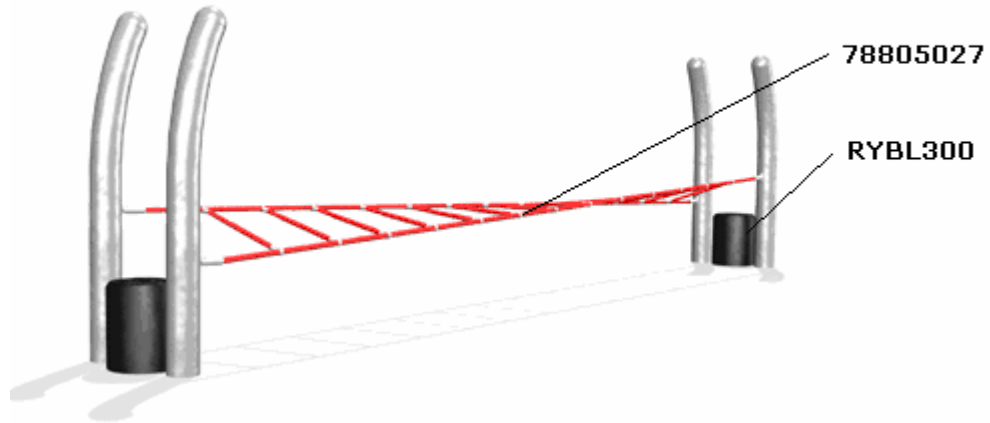

NG214 JACOBS LADDER

STOCK CODE	DESCRIPTION	QUANTITY	SELLING PRICE
78805027	Rope Ladder	1	£1158.00
RYBL300	300mm High Black Bollard	2	£52.00 each