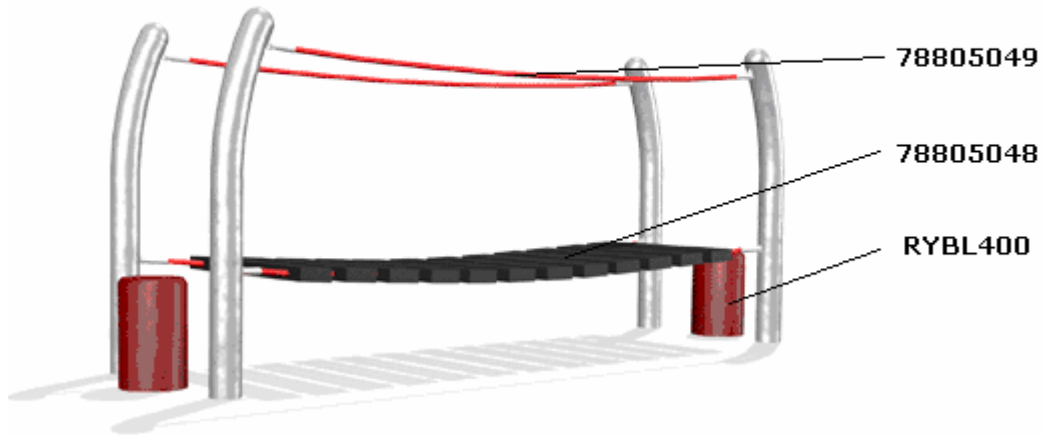

NG206 KAKUM CANOPY WALK

STOCK CODE	DESCRIPTION	QUANTITY	SELLING PRICE
78805049	Hand Rope	2	£85.20 each
78805048	Bridge Assembly	1	£525.90
RYBL400	400mm High Red Bollard	2	£58.70 each