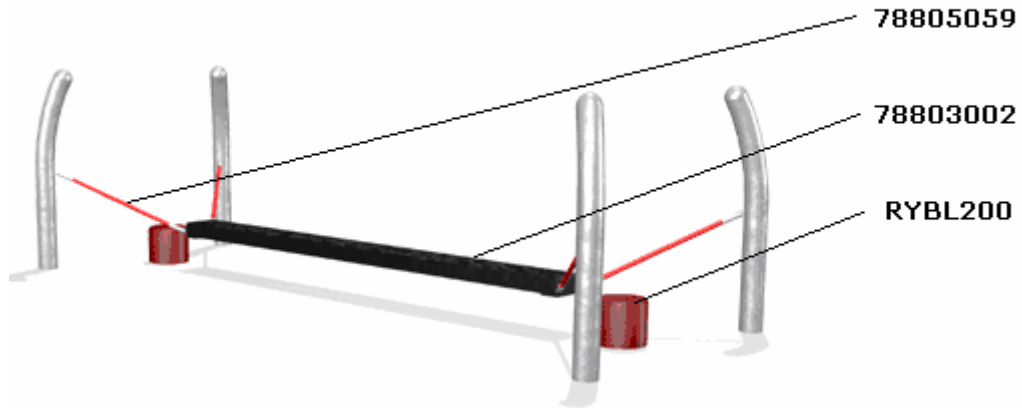

SPARES PRICES 2010

NRG TRAILBLAZER

***The NG205 Hogs Back
(with the NG221 Pillars of Hercules in the background)***

NG201 AMAZON BASIN

STOCK CODE	DESCRIPTION	QUANTITY	SELLING PRICE
78805058	Tread Support Rope (long)	2	£142.00 each
78805057	Tread Support Rope (medium)	2	£136.00 each
78805056	Tread Support Rope (short)	2	£130.00 each
RYBL400	400mm High Red Bollard	2	£58.70 each
788-106	Restraining Chain	1	£127.85
109304	10mm 'D' Shackle	2	£2.60 each
109309	7mm Quick Repair Link	12	£2.10 each

NG202 CAPE HORN

STOCK CODE	DESCRIPTION	QUANTITY	SELLING PRICE
78805059	Link Rope	4	£101.40 each
78803002	Plank Support	1	£104.10
RYBL200	200mm High Red Bollard	2	£38.80 each

NG203 OKAVANGO SWAMP

STOCK CODE	DESCRIPTION	QUANTITY	SELLING PRICE
78805060	Foot Rope	2	£237.30 each
RYBL400	400mm High Red Bollard	2	£58.70 each

NG204 GRAND CANYON

STOCK CODE	DESCRIPTION	QUANTITY	SELLING PRICE
78805044	Hand Rope	2	£216.50 each
78805045	Tensioning Foot Rope	1	£108.30
RYBL400	400mm High Red Bollard	2	£58.70 each

NG205 HOGS BACK

STOCK CODE	DESCRIPTION	QUANTITY	SELLING PRICE
78805046	Scramble Net	1	£916.60
78805047	Arch Board Link Rope	2	£117.60
78904012	Yellow Climbing Rock - <i>M10 Barrel Bolt</i> - <i>M10 x 30 Resistorx Bolt</i> - <i>1 Inch Self Tapping Screw</i>	15	£5.20 each
RYBL300	300mm High Black Bollard	2	£52.00 each