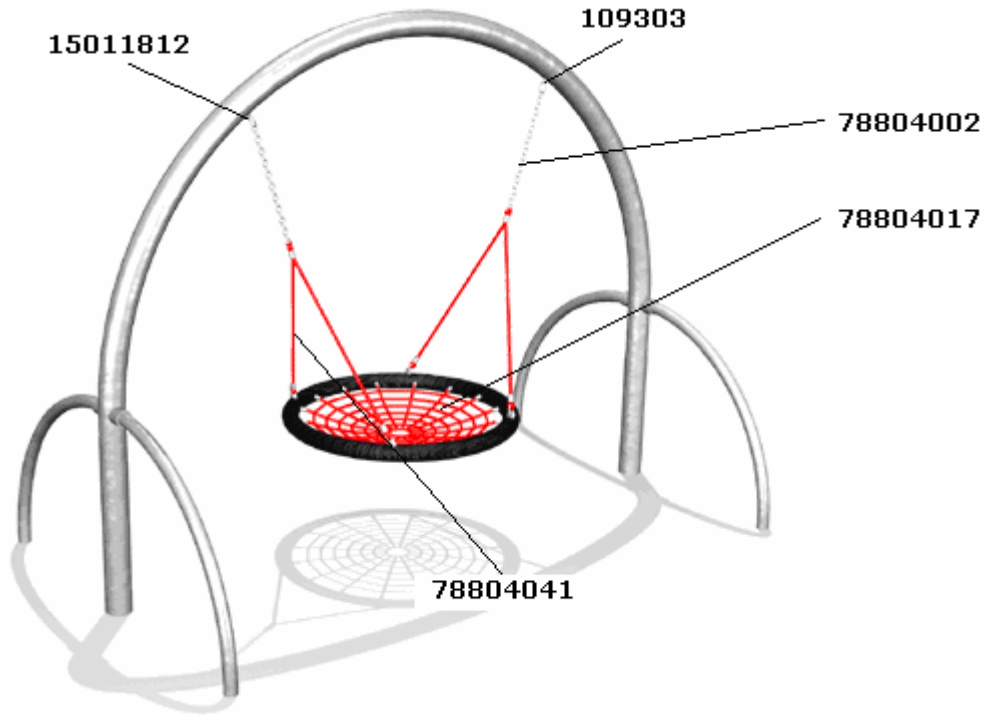

NG221 PILLARS OF HERCULES

STOCK CODE	DESCRIPTION	QUANTITY	SELLING PRICE
78805037	Swing Rope	1	£166.10
RYBL400	400mm High Red Bollard	1	£58.70
RYBL500	500mm High Black Bollard	1	£66.10

NG222D KLONDIKE (DOUBLE)

STOCK CODE	DESCRIPTION	QUANTITY	SELLING PRICE
78804006	Plastic Plank	2	£74.10 each
RYBL500	500mm High Black Bollard	1	£66.10
RYBL200	200mm High Red Bollard	2	£38.80 each

NG223 BERMUDA TRIANGLE

STOCK CODE	DESCRIPTION	QUANTITY	SELLING PRICE
78805041	Ring Support Rope (515mm long)	1	£45.60
78803014	Climbing Ring	1	£154.10
78805042	Ring Support Rope (476mm long)	1	£43.60
78805040	Ring Support Rope (432mm long)	1	£41.40
78805043	Ring Support Rope (625mm long)	1	£52.10
78805039	Ring Support Rope (740mm long)	1	£54.20
78805038	Ring Support Rope (1991mm long)	1	£155.40
RYBL300	300mm High Black Bollard	2	£52.00 each
78904012	Yellow Climbing Rock - M10 Barrel Bolt - M10 x 30 Resistorx Bolt - 1 Inch Self Tapping Screw	26	£5.20 each

NG200 LOBSTER POT

STOCK CODE	DESCRIPTION	QUANTITY	SELLING PRICE
78805064	Net	1	£2425.30

NG224 DEVILS ISLAND

STOCK CODE	DESCRIPTION	QUANTITY	SELLING PRICE
78804002	Swing Chain	2	£19.80 each
78804017	Basket Seat and Rope	1	£1117.80
109303	M12 Shackle Assembly	2	£4.00 each
78804041	Suspension Rope	2	£87.55 each
15011812	Swing Bush	2	£3.10 each
78804023	Plastic Joint Cover (2 Half's)	1	£25.00 each