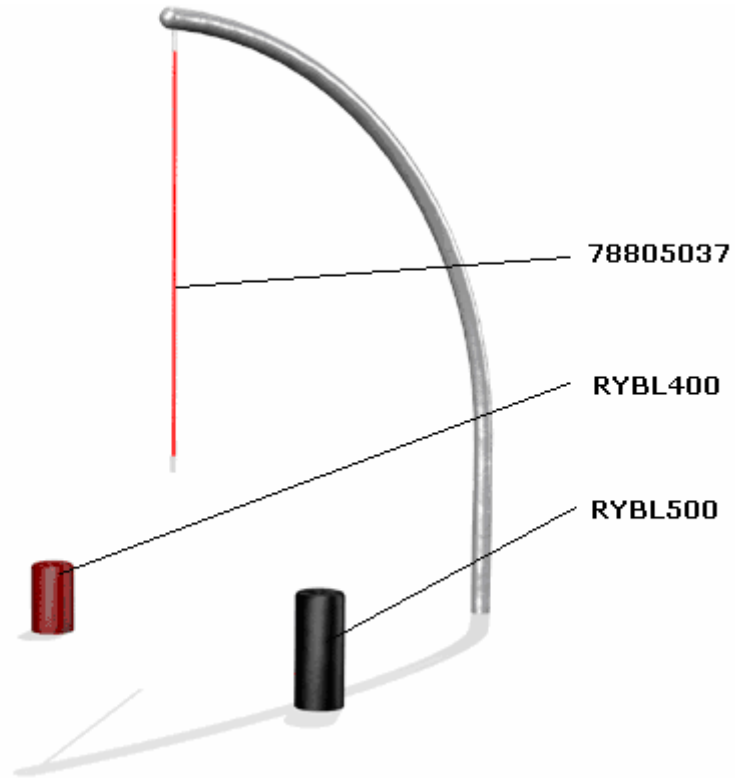

NG218 TIERRA DEL FUEGO

STOCK CODE	DESCRIPTION	QUANTITY	SELLING PRICE
78805030	Ring Support Rope (708mm long)	2	£43.50 each
78805031	Ring Support Rope (937mm long)	2	£47.90 each
78803013	Climbing Ring	4	£371.80 each
78805035	Ring Support Rope (1076mm long)	8	£52.20 each
78805061	Tensioning Span Foot Rope	1	£225.20
RYBL300	300mm High Black Bollard	1	£52.00 each
RYBL400	400mm High Red Bollard	1	£58.70 each

NG219 MAGELLAN STRAITS – parallel/NG225 MAGELLAN STRAITS – in line

STOCK CODE	DESCRIPTION	QUANTITY	SELLING PRICE
78804003	Plastic Beam	3	£27.80 each

NG220 YUKON LOG ROLL**OLD STYLE**

STOCK CODE	DESCRIPTION	QUANTITY	SELLING PRICE
78805036	Hand Rope	1	£213.60
788-2004	Recycled Tread Log	1	£150.50
RYBL400	400mm High Red Bollard	2	£58.70 each
78804007	Shaft	2	£92.50 each
78804016	Bearing	2	£101.40 each

NEW STYLE

STOCK CODE	DESCRIPTION	QUANTITY	SELLING PRICE
78805036	Hand Rope	1	£213.60
78804004	Plastic Log	1	£160.30
RYBL400	400mm High Red Bollard	2	£58.70 each
78804007	Shaft	2	£92.50 each
78804016	Bearing	2	£101.40 each

NG221 PILLARS OF HERCULES

STOCK CODE	DESCRIPTION	QUANTITY	SELLING PRICE
78805037	Swing Rope	1	£166.10
RYBL400	400mm High Red Bollard	1	£58.70
RYBL500	500mm High Black Bollard	1	£66.10

NG222D KLONDIKE (DOUBLE)