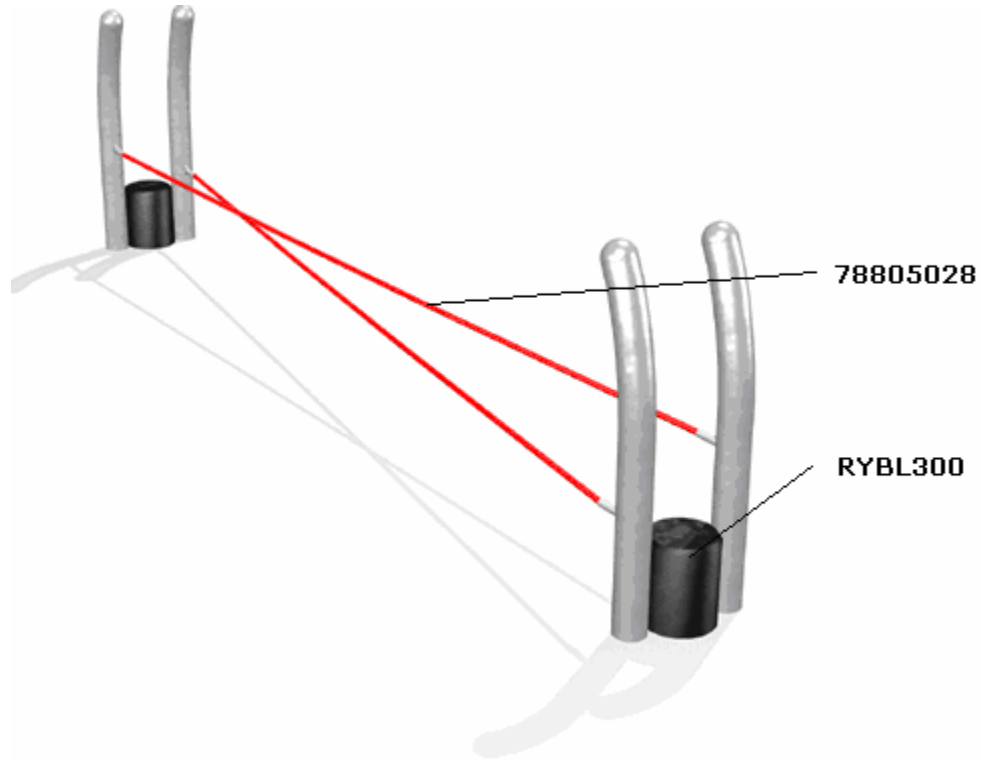

NG215 OFFAS DYKE

STOCK CODE	DESCRIPTION	QUANTITY	SELLING PRICE
78805028	Tensioning Span Rope	2	£231.40 each
RYBL300	300mm High Black Bollard	2	£52.00 each