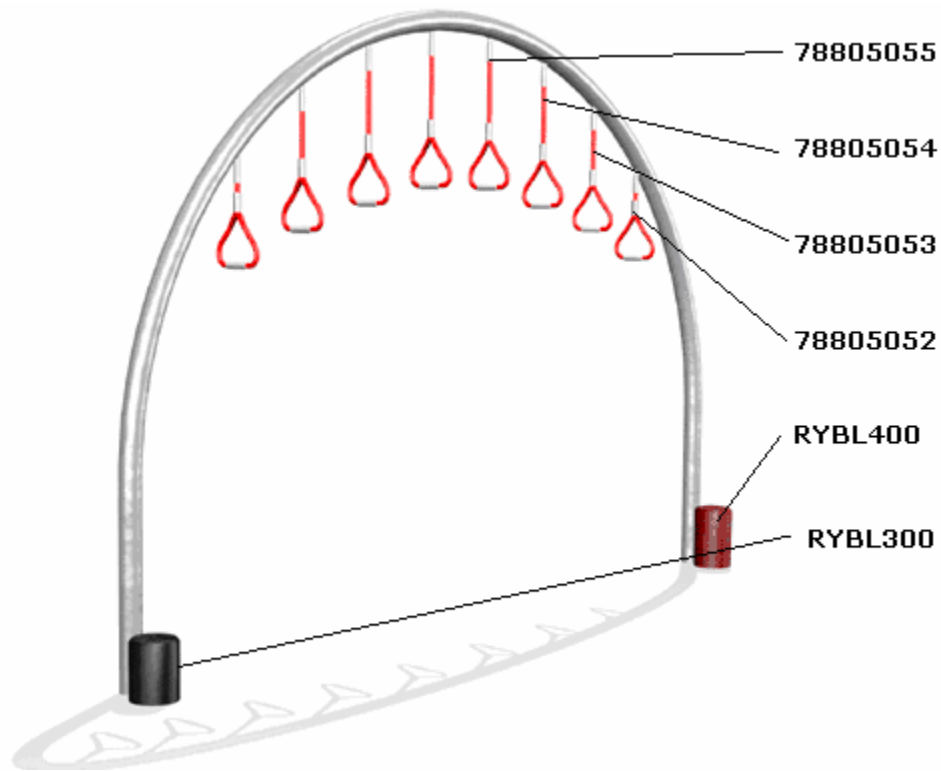

NG210 CHEDDAR GORGE

STOCK CODE	DESCRIPTION	QUANTITY	SELLING PRICE
78805055	Hand Hold (718mm long)	2	£90.00 each
78805054	Hand Hold (734mm long)	2	£96.00 each
78805053	Hand Hold (640mm long)	2	£84.00 each
78805052	Hand Hold (340mm long)	2	£78.00 each
RYBL400	400mm High Red Bollard	1	£58.70
RYBL300	300mm High Black Bollard	1	£52.00