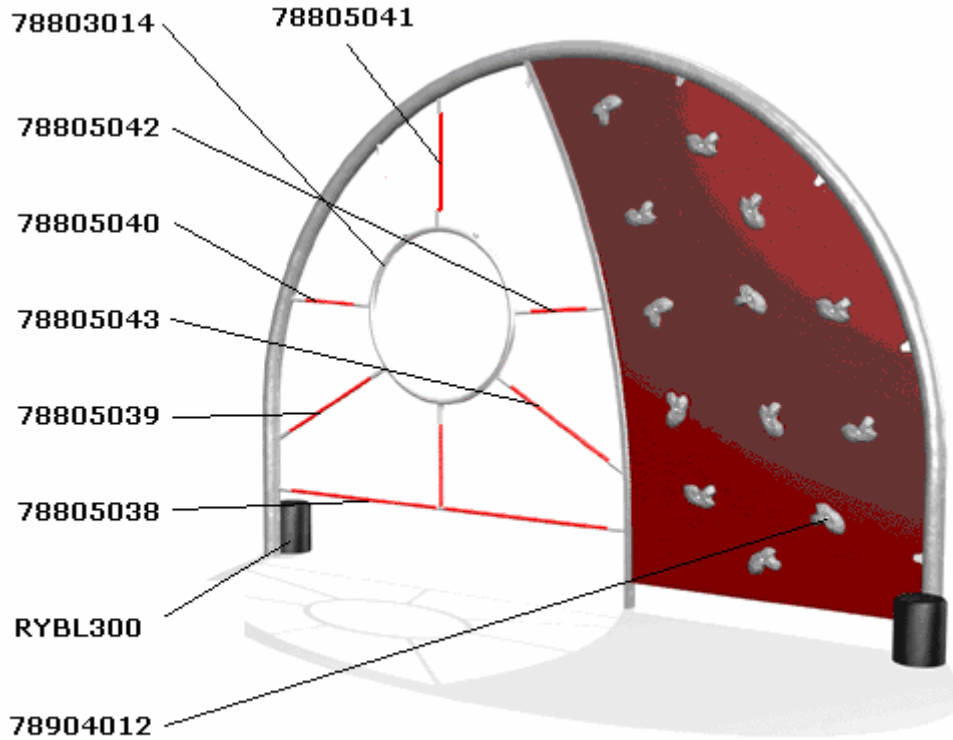

NG223 BERMUDA TRIANGLE

STOCK CODE	DESCRIPTION	QUANTITY	SELLING PRICE
78805041	Ring Support Rope (515mm long)	1	£45.60
78803014	Climbing Ring	1	£154.10
78805042	Ring Support Rope (476mm long)	1	£43.60
78805040	Ring Support Rope (432mm long)	1	£41.40
78805043	Ring Support Rope (625mm long)	1	£52.10
78805039	Ring Support Rope (740mm long)	1	£54.20
78805038	Ring Support Rope (1991mm long)	1	£155.40
RYBL300	300mm High Black Bollard	2	£52.00 each
78904012	Yellow Climbing Rock - M10 Barrel Bolt - M10 x 30 Resistorx Bolt - 1 Inch Self Tapping Screw	26	£5.20 each