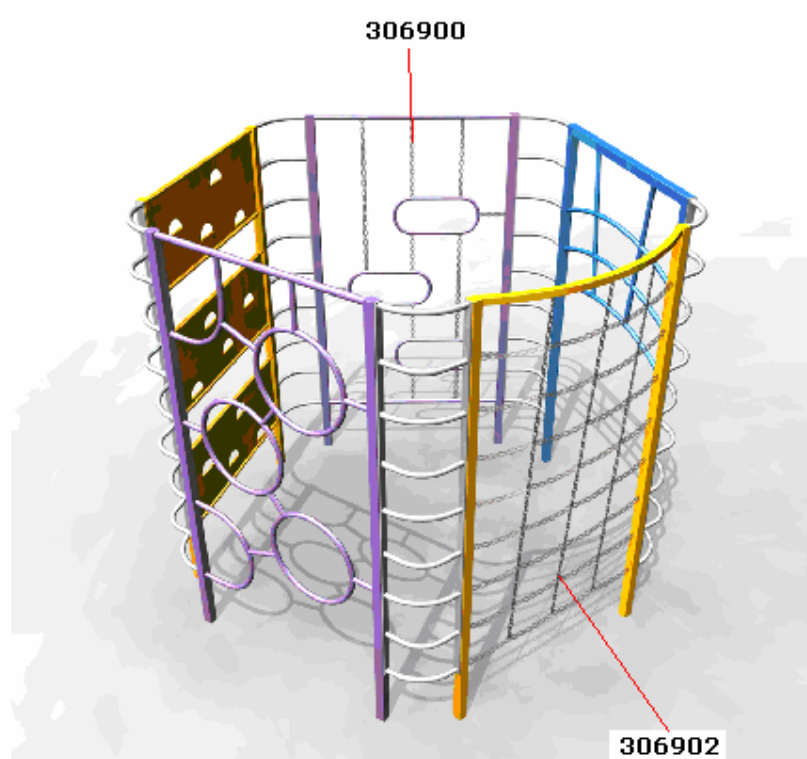

SPARES PRICES 2010

MOUNTAIN CLIMBER

RP140 CAIRNGORM

STOCK CODE	DESCRIPTION	QUANTITY	SELLING PRICE
306900	Climbing Net with Rings (for 306012 Ring Climb)	1	£324.50
306902	Scramble Net (for 306014 Scramble Net Climber)	1	£675.90

RP142 SCAFELL

STOCK CODE	DESCRIPTION	QUANTITY	SELLING PRICE
306900	Climbing Net with Rings (for 306012 Ring Climb)	1	£324.50
306902	Scramble Net (for 306014 Scramble Net Climber)	1	£675.90

RP144 ELRIG

STOCK CODE	DESCRIPTION	QUANTITY	SELLING PRICE
306900	Climbing Net with Rings (for 306012 Ring Climb)	1	£324.50
306902	Scramble Net (for 306014 Scramble Net Climber)	1	£675.90