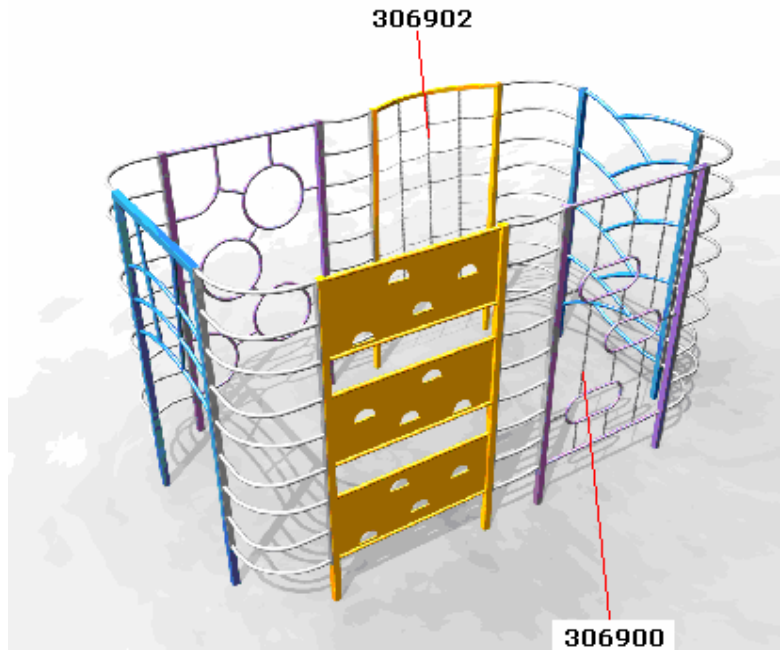

SPARES PRICES 2010

MOUNTAIN CLIMBER

RP140 CAIRNGORM

STOCK CODE	DESCRIPTION	QUANTITY	SELLING PRICE
306900	Climbing Net with Rings (for 306012 Ring Climb)	1	£324.50
306902	Scramble Net (for 306014 Scramble Net Climber)	1	£675.90

RP142 SCAFELL

STOCK CODE	DESCRIPTION	QUANTITY	SELLING PRICE
306900	Climbing Net with Rings (for 306012 Ring Climb)	1	£324.50
306902	Scramble Net (for 306014 Scramble Net Climber)	1	£675.90

RP144 ELRIG

STOCK CODE	DESCRIPTION	QUANTITY	SELLING PRICE
306900	Climbing Net with Rings (for 306012 Ring Climb)	1	£324.50
306902	Scramble Net (for 306014 Scramble Net Climber)	1	£675.90