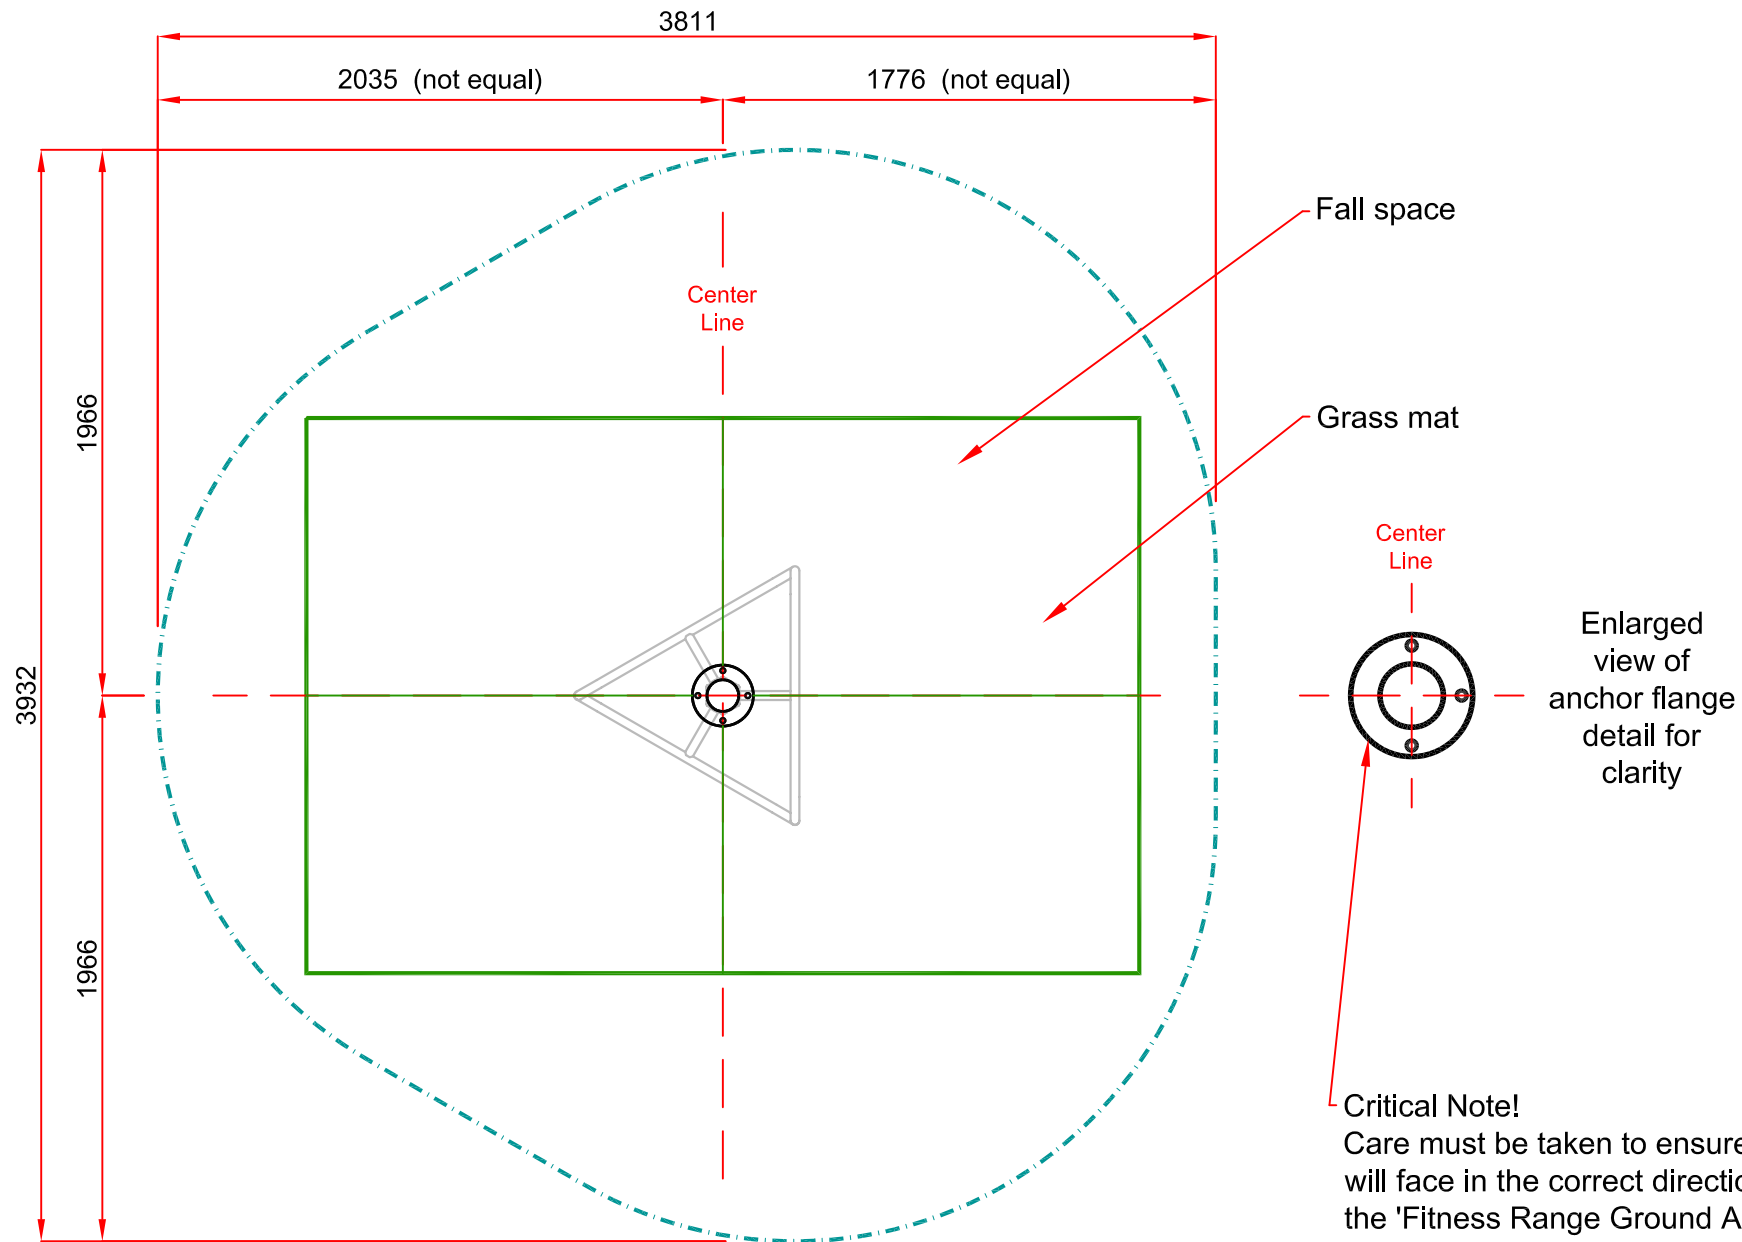

FS007S Leg Stretch Ground Anchor Detail

Fall space

Grass mat

Center Line

Enlarged view of anchor flange detail for clarity

Critical Note!

Care must be taken to ensure the equipment will face in the correct direction whilst installing the 'Fitness Range Ground Anchor' (955800). Please align the flange hole centers as illustrated.