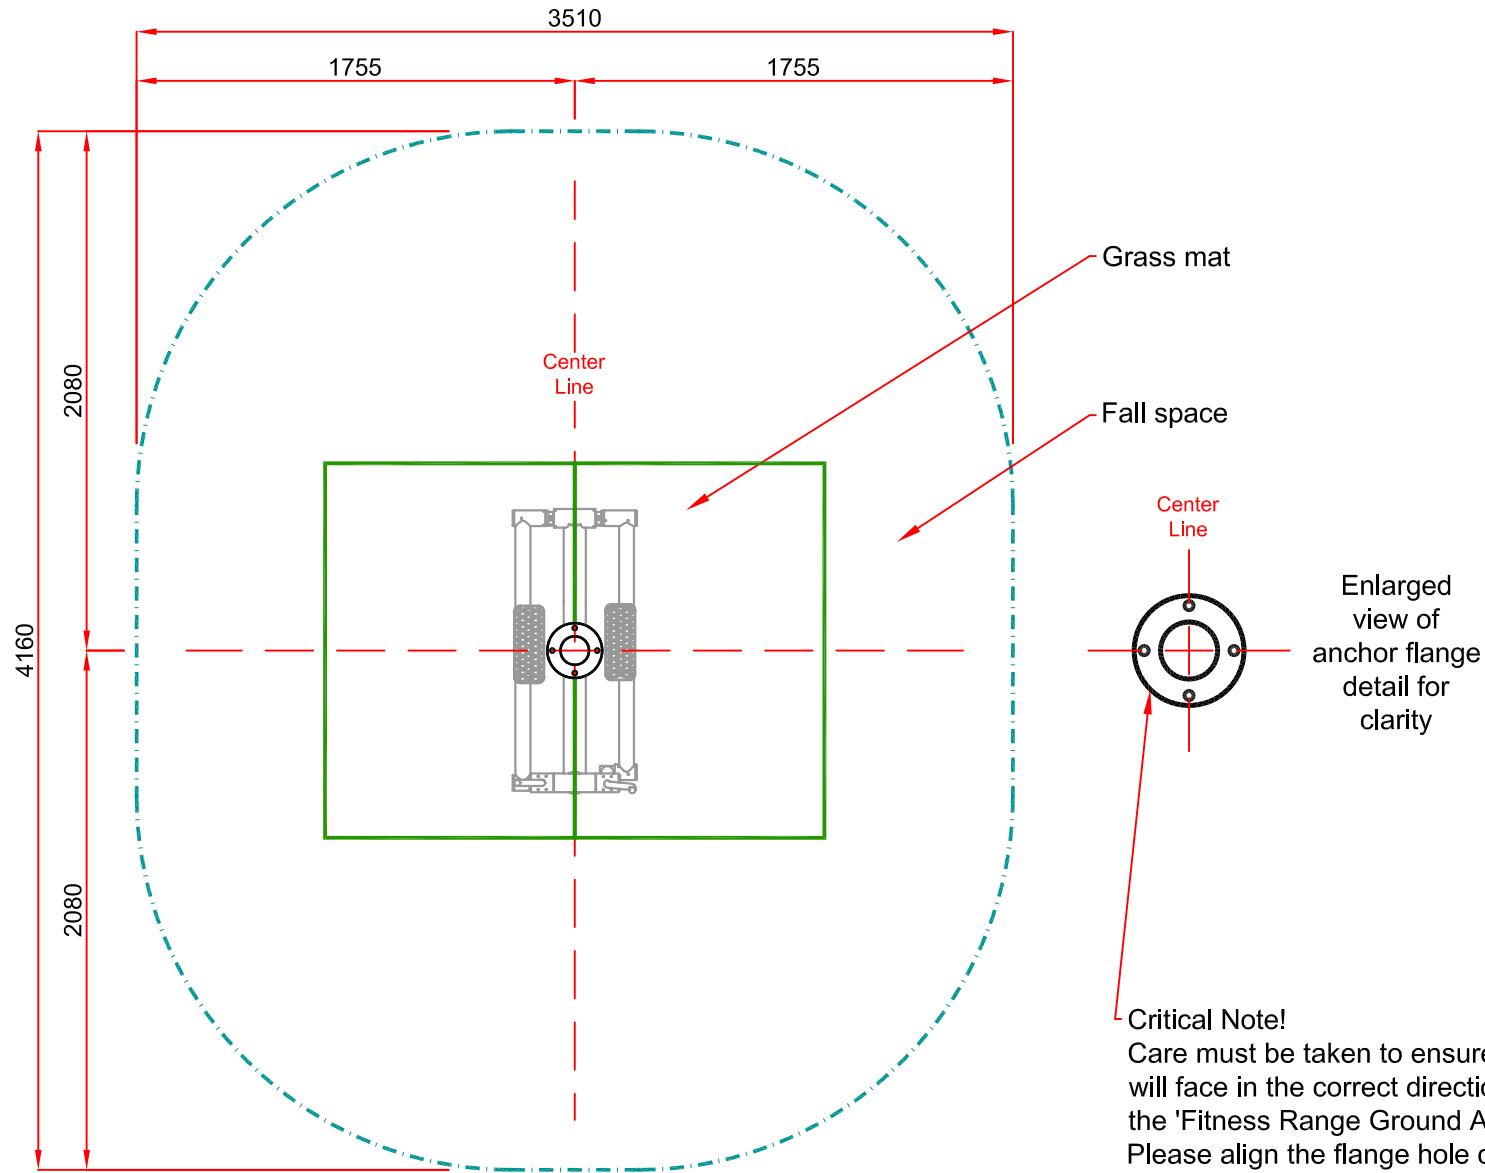

FS001S Ski Stepper Ground Anchor Detail

Critical Note!
Care must be taken to ensure the equipment will face in the correct direction whilst installing the 'Fitness Range Ground Anchor' (955800). Please align the flange hole centers as illustrated.

FS002S Mini Ski Ground Anchor Detail

Grass mat

Critical Note!
Care must be taken to ensure the equipment will face in the correct direction whilst installing the 'Fitness Range Ground Anchor' (955800). Please align the flange hole centers as illustrated.

Fall space

FS003S Pull Down Challenger Ground Anchor Detail

FS004S Sit Up Ground Anchor Detail

Grass mat

Fall space

Center Line

Enlarged view of anchor flange detail for clarity

Critical Note!
Care must be taken to ensure the equipment will face in the correct direction whilst installing the 'Fitness Range Ground Anchor' (955800). Please align the flange hole centers as illustrated.

FS005S Health Walker Ground Anchor Details

Critical Note!
Care must be taken to ensure the equipment will face in the correct direction whilst installing the 'Fitness Range Ground Anchor' (955800). Please align the flange hole centers as illustrated.