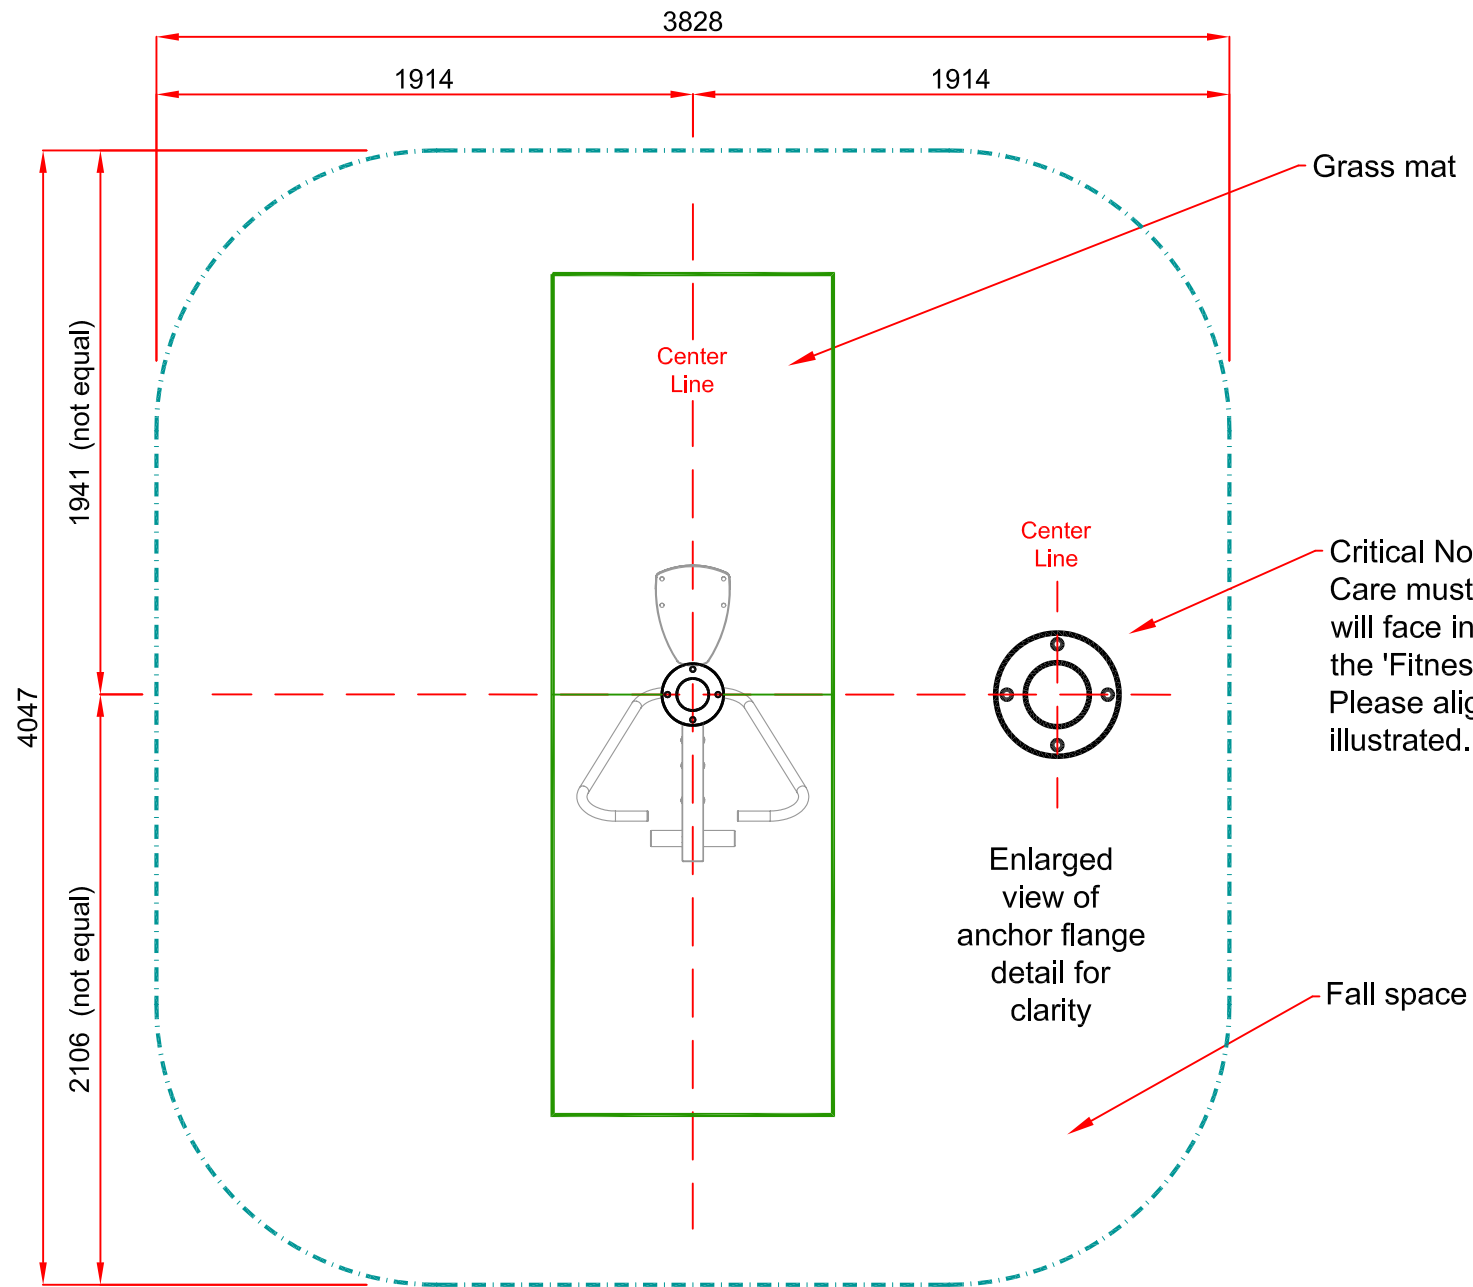

FS005S Health Walker Ground Anchor Details

Critical Note!
Care must be taken to ensure the equipment will face in the correct direction whilst installing the 'Fitness Range Ground Anchor' (955800). Please align the flange hole centers as illustrated.

FS007S Leg Stretch Ground Anchor Detail

Fall space

Grass mat

Center Line

Enlarged view of anchor flange detail for clarity

Critical Note!

Care must be taken to ensure the equipment will face in the correct direction whilst installing the 'Fitness Range Ground Anchor' (955800). Please align the flange hole centers as illustrated.

FS008S Power Push Ground Anchor Detail

FS009S Parallel Rail Ground Anchor Detail

Critical Note!
Care must be taken to ensure the equipment will face in the correct direction whilst installing the 'Fitness Range Ground Anchor' (955800). Please align the flange hole centers as illustrated.

FS010S Push Hands Ground Anchor Detail

FS011S Handle Boat Ground Anchor Detail

Grass mat

Critical Note!

Care must be taken to ensure the equipment will face in the correct direction whilst installing the 'Fitness Range Ground Anchor' (955800). Please align the flange hole centers as illustrated.