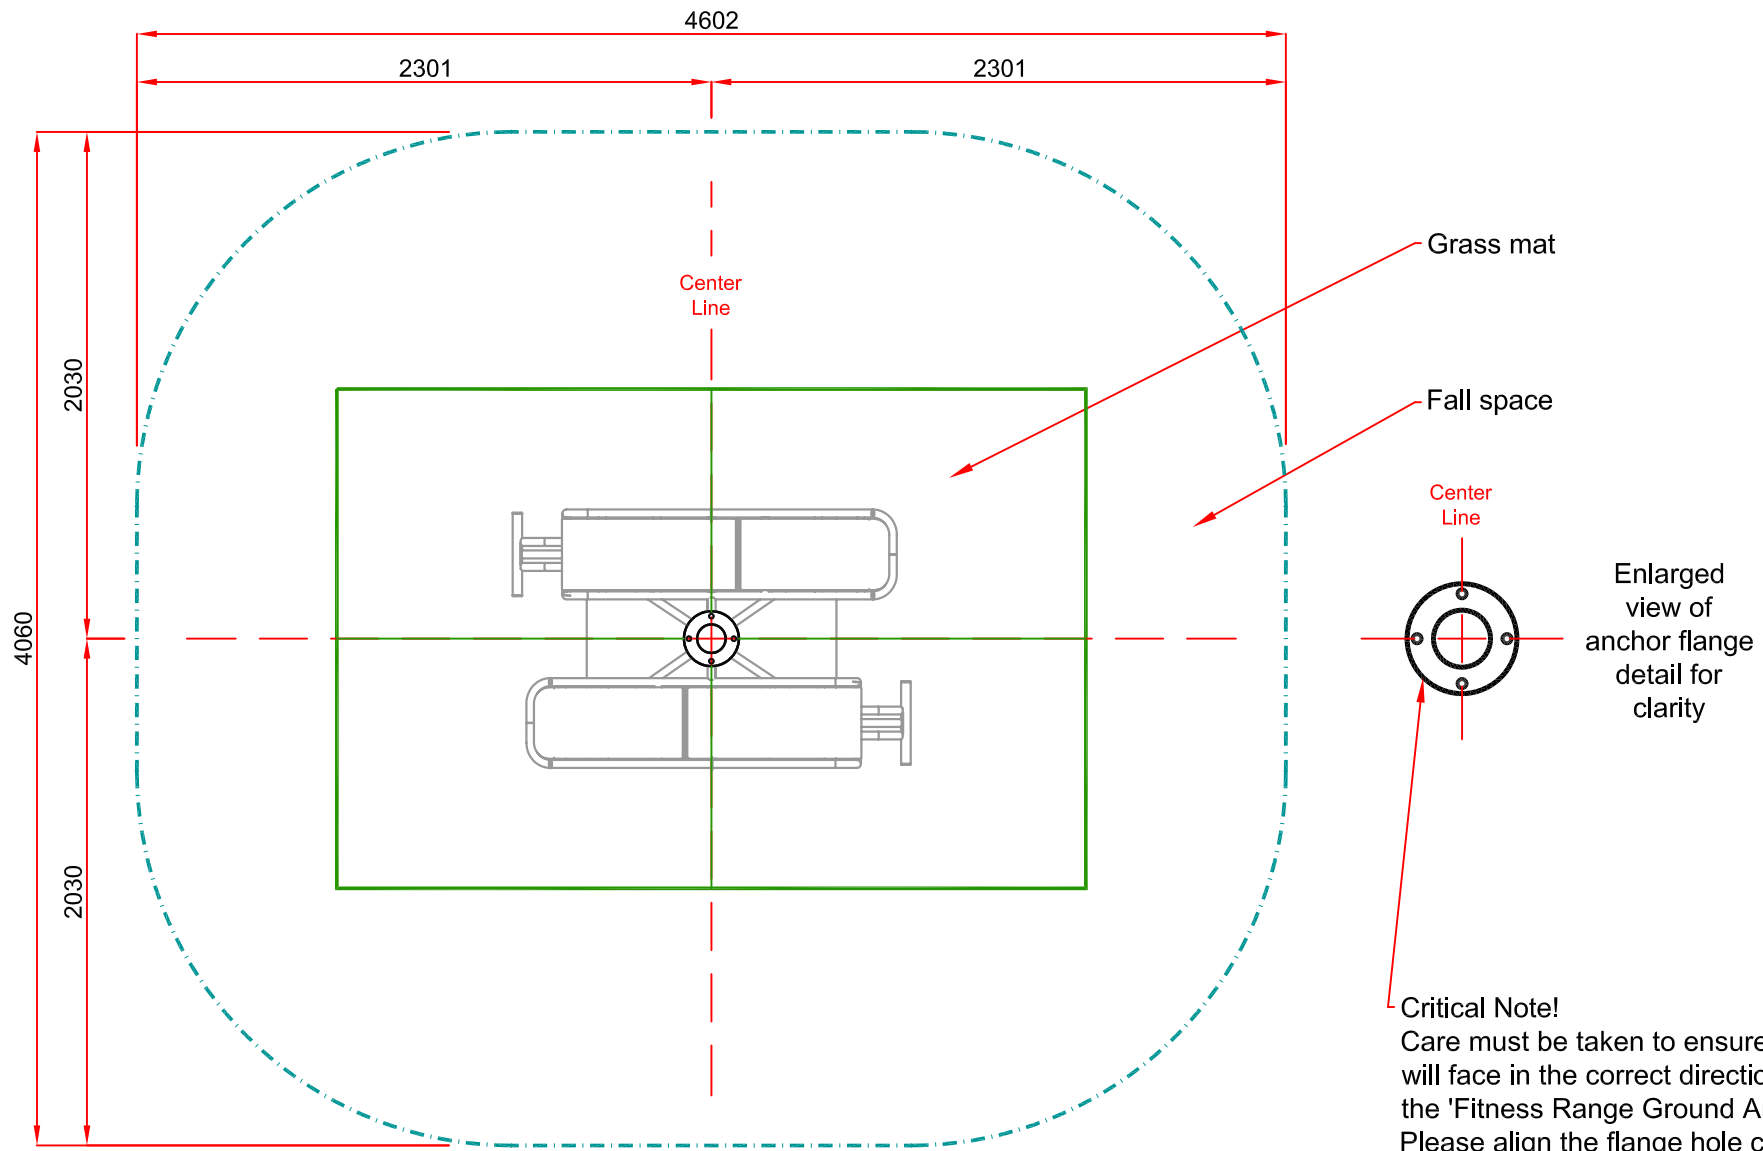

FS002S Mini Ski Ground Anchor Detail

Grass mat

Critical Note!
Care must be taken to ensure the equipment will face in the correct direction whilst installing the 'Fitness Range Ground Anchor' (955800). Please align the flange hole centers as illustrated.

Fall space

FS003S Pull Down Challenger Ground Anchor Detail

FS004S Sit Up Ground Anchor Detail

Grass mat

Fall space

Center Line

Enlarged view of anchor flange detail for clarity

Critical Note!
Care must be taken to ensure the equipment will face in the correct direction whilst installing the 'Fitness Range Ground Anchor' (955800). Please align the flange hole centers as illustrated.

FS005S Health Walker Ground Anchor Details

Critical Note!
Care must be taken to ensure the equipment will face in the correct direction whilst installing the 'Fitness Range Ground Anchor' (955800). Please align the flange hole centers as illustrated.

FS007S Leg Stretch Ground Anchor Detail

Fall space

Grass mat

Center Line

Enlarged view of anchor flange detail for clarity

Critical Note!

Care must be taken to ensure the equipment will face in the correct direction whilst installing the 'Fitness Range Ground Anchor' (955800). Please align the flange hole centers as illustrated.