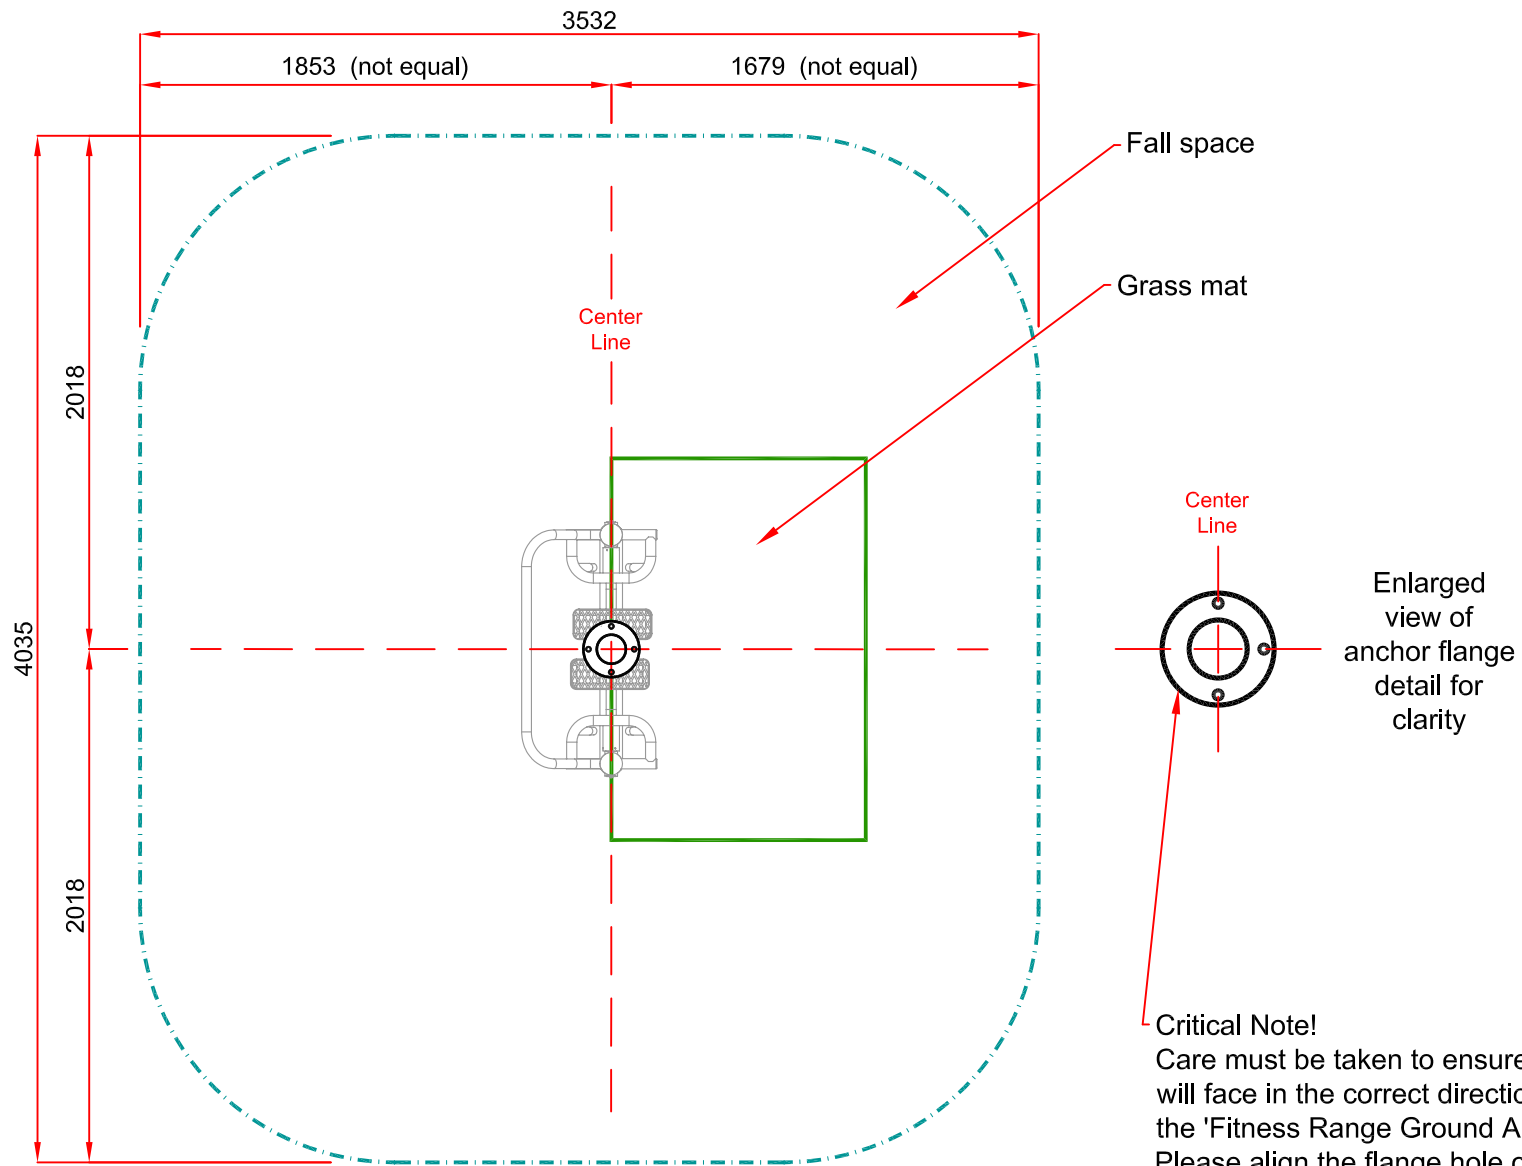

FS002S Mini Ski Ground Anchor Detail

Grass mat

Critical Note!
Care must be taken to ensure the equipment will face in the correct direction whilst installing the 'Fitness Range Ground Anchor' (955800). Please align the flange hole centers as illustrated.

Fall space

FS003S Pull Down Challenger Ground Anchor Detail

FS004S Sit Up Ground Anchor Detail

Grass mat

Fall space

Center Line

Enlarged view of anchor flange detail for clarity

Critical Note!
Care must be taken to ensure the equipment will face in the correct direction whilst installing the 'Fitness Range Ground Anchor' (955800). Please align the flange hole centers as illustrated.

FS005S Health Walker Ground Anchor Details

Critical Note!
Care must be taken to ensure the equipment will face in the correct direction whilst installing the 'Fitness Range Ground Anchor' (955800). Please align the flange hole centers as illustrated.

FS007S Leg Stretch Ground Anchor Detail

Fall space

Grass mat

Center Line

Enlarged view of anchor flange detail for clarity

Critical Note!

Care must be taken to ensure the equipment will face in the correct direction whilst installing the 'Fitness Range Ground Anchor' (955800). Please align the flange hole centers as illustrated.