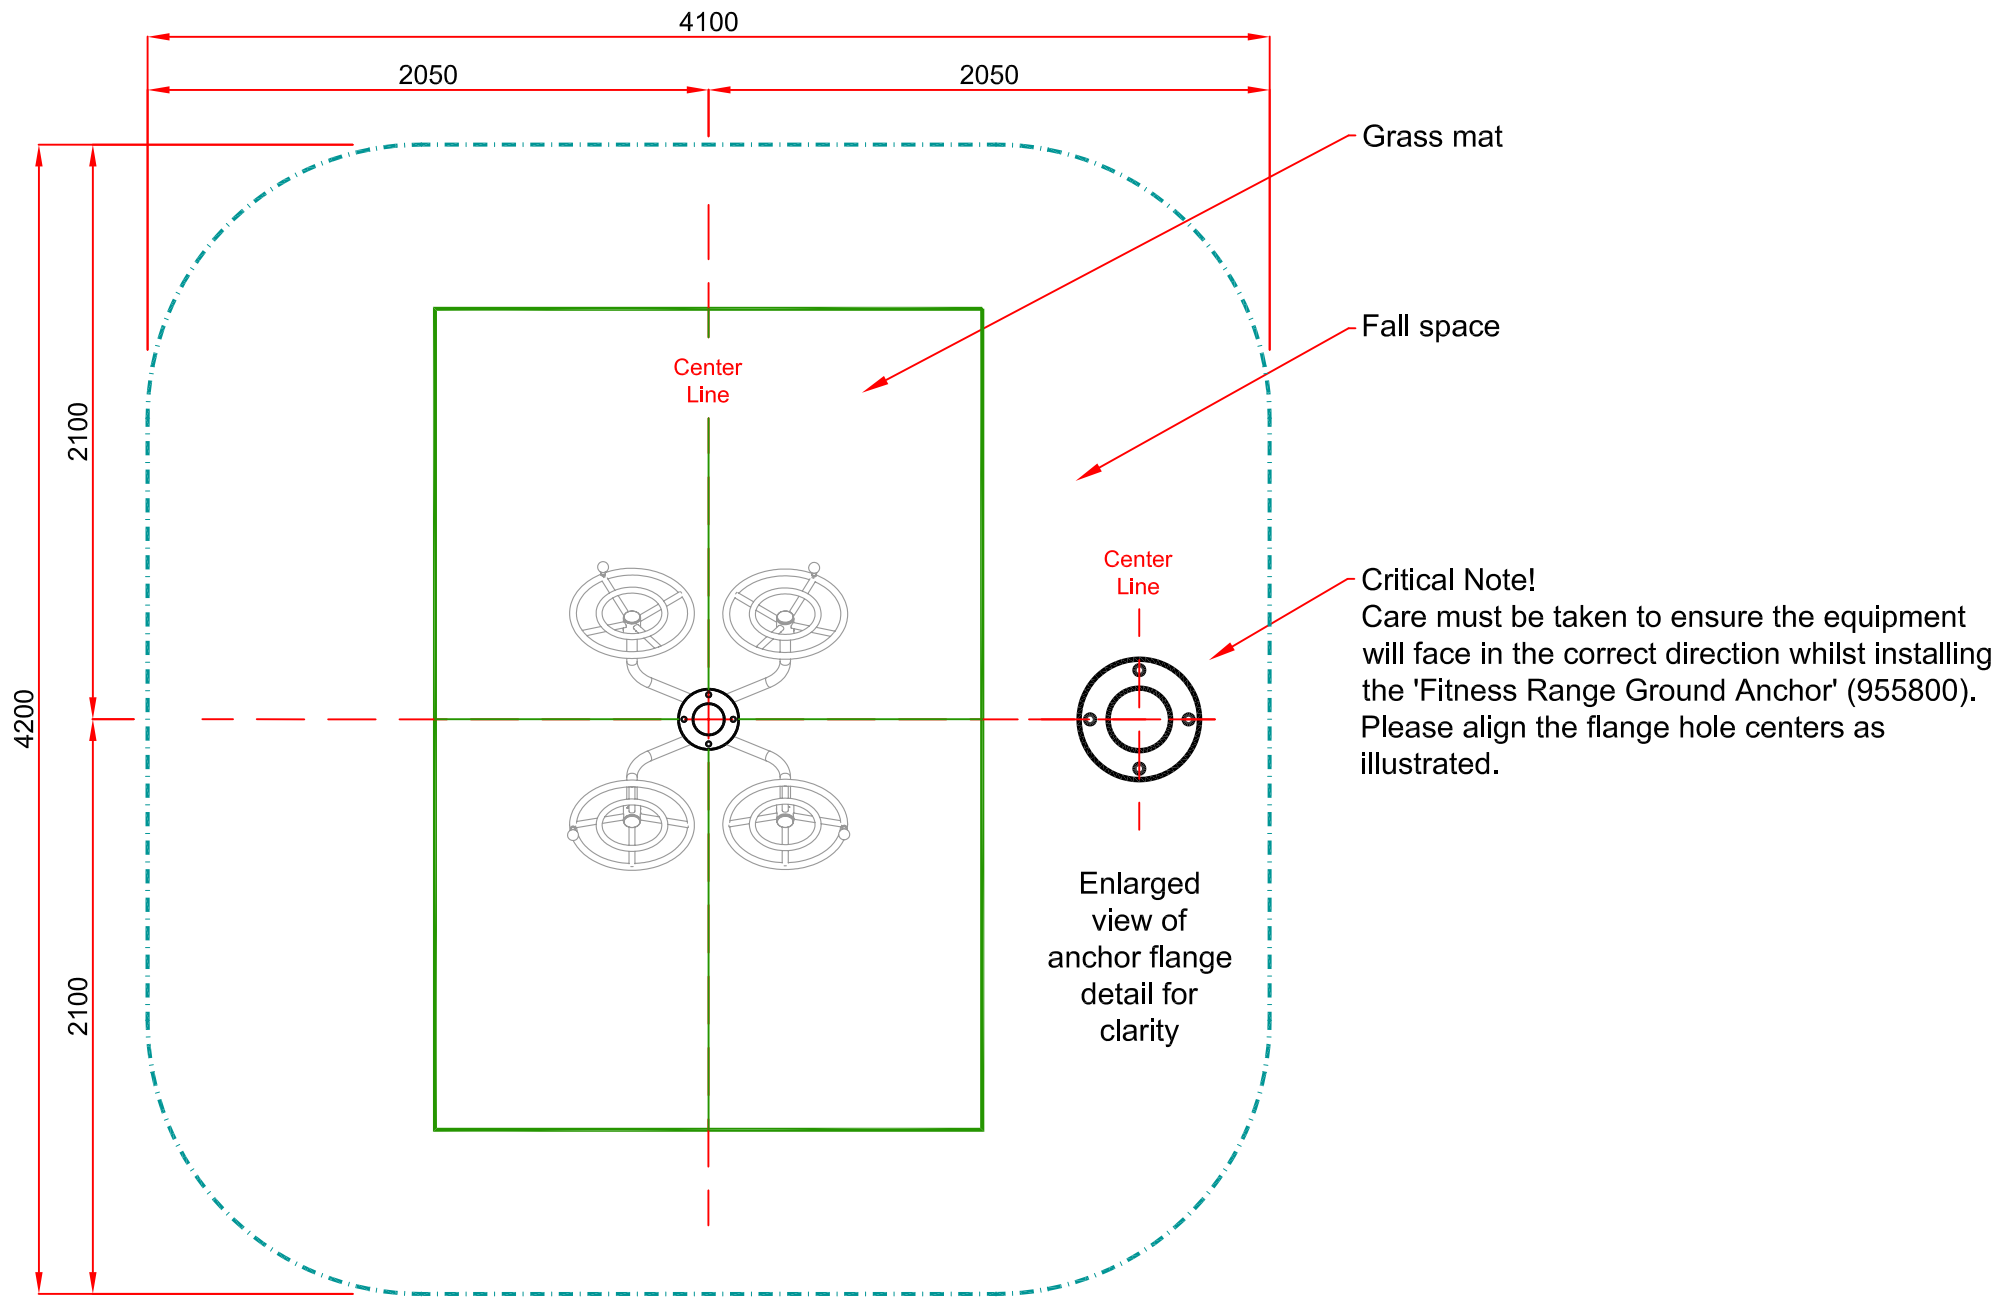

FS005S Health Walker Ground Anchor Details

Critical Note!
Care must be taken to ensure the equipment will face in the correct direction whilst installing the 'Fitness Range Ground Anchor' (955800). Please align the flange hole centers as illustrated.

FS007S Leg Stretch Ground Anchor Detail

Fall space

Grass mat

Center Line

Enlarged view of anchor flange detail for clarity

Critical Note!

Care must be taken to ensure the equipment will face in the correct direction whilst installing the 'Fitness Range Ground Anchor' (955800). Please align the flange hole centers as illustrated.

FS008S Power Push Ground Anchor Detail

FS009S Parallel Rail Ground Anchor Detail

Critical Note!
Care must be taken to ensure the equipment will face in the correct direction whilst installing the 'Fitness Range Ground Anchor' (955800). Please align the flange hole centers as illustrated.

FS010S Push Hands Ground Anchor Detail

FS011S Handle Boat Ground Anchor Detail

Grass mat

Critical Note!

Care must be taken to ensure the equipment will face in the correct direction whilst installing the 'Fitness Range Ground Anchor' (955800). Please align the flange hole centers as illustrated.