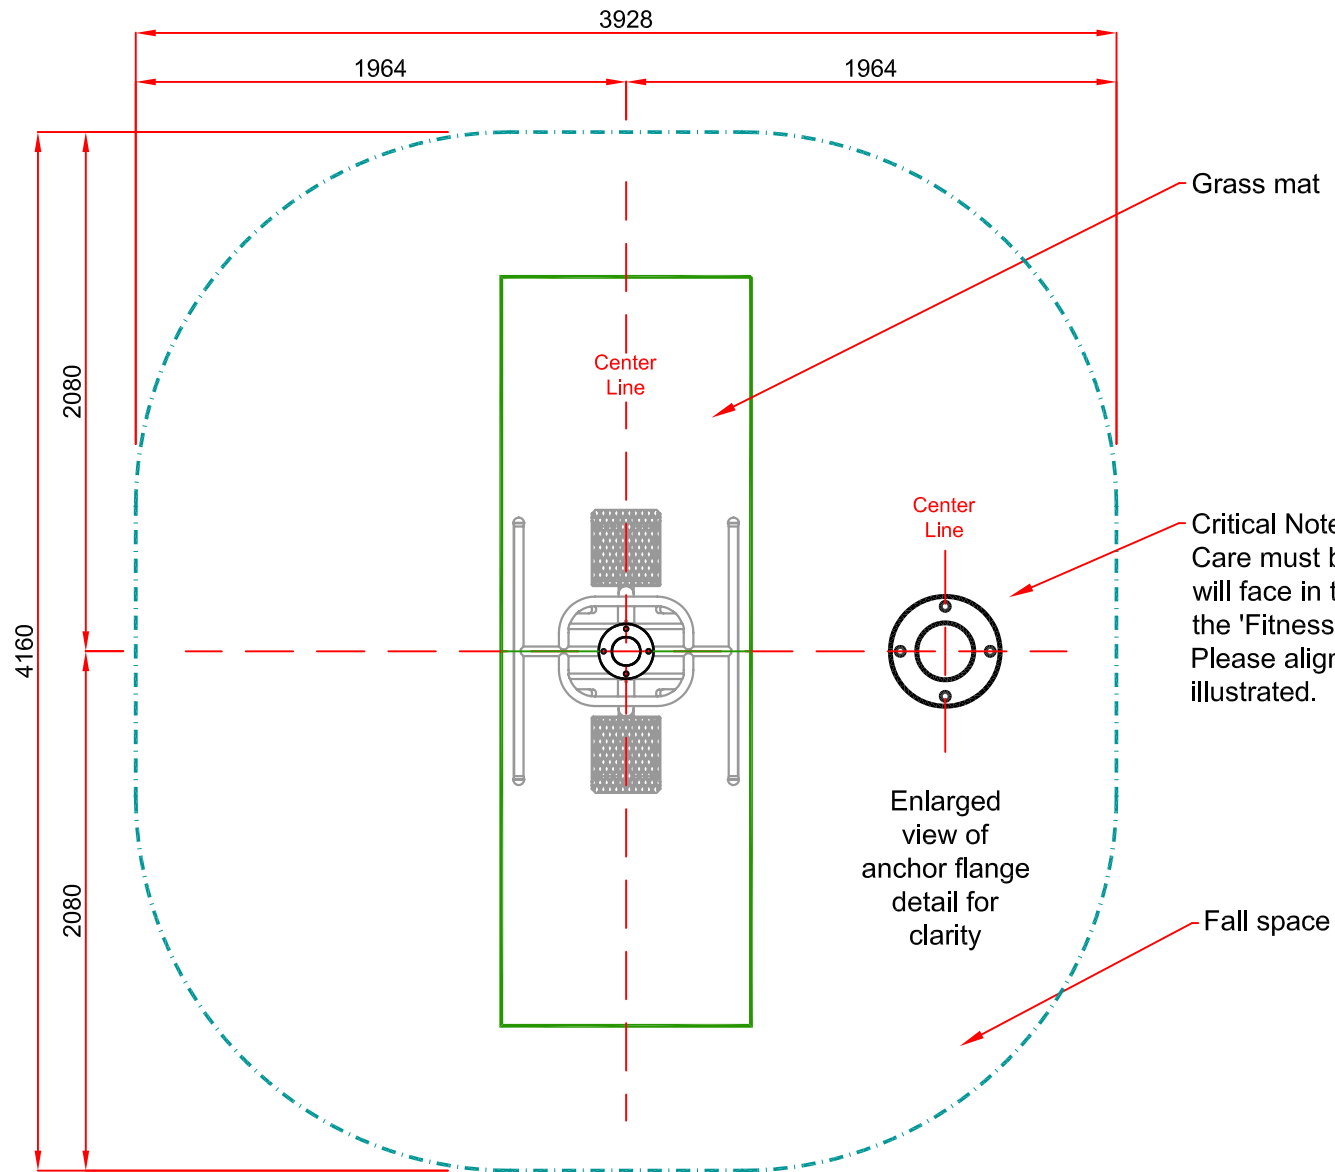

FS001S Ski Stepper Ground Anchor Detail

Critical Note!
Care must be taken to ensure the equipment will face in the correct direction whilst installing the 'Fitness Range Ground Anchor' (955800). Please align the flange hole centers as illustrated.

FS002S Mini Ski Ground Anchor Detail

Grass mat

Critical Note!
Care must be taken to ensure the equipment will face in the correct direction whilst installing the 'Fitness Range Ground Anchor' (955800). Please align the flange hole centers as illustrated.

Fall space

FS003S Pull Down Challenger Ground Anchor Detail

FS004S Sit Up Ground Anchor Detail

Grass mat

Fall space

Center Line

Enlarged view of anchor flange detail for clarity

Critical Note!
Care must be taken to ensure the equipment will face in the correct direction whilst installing the 'Fitness Range Ground Anchor' (955800). Please align the flange hole centers as illustrated.