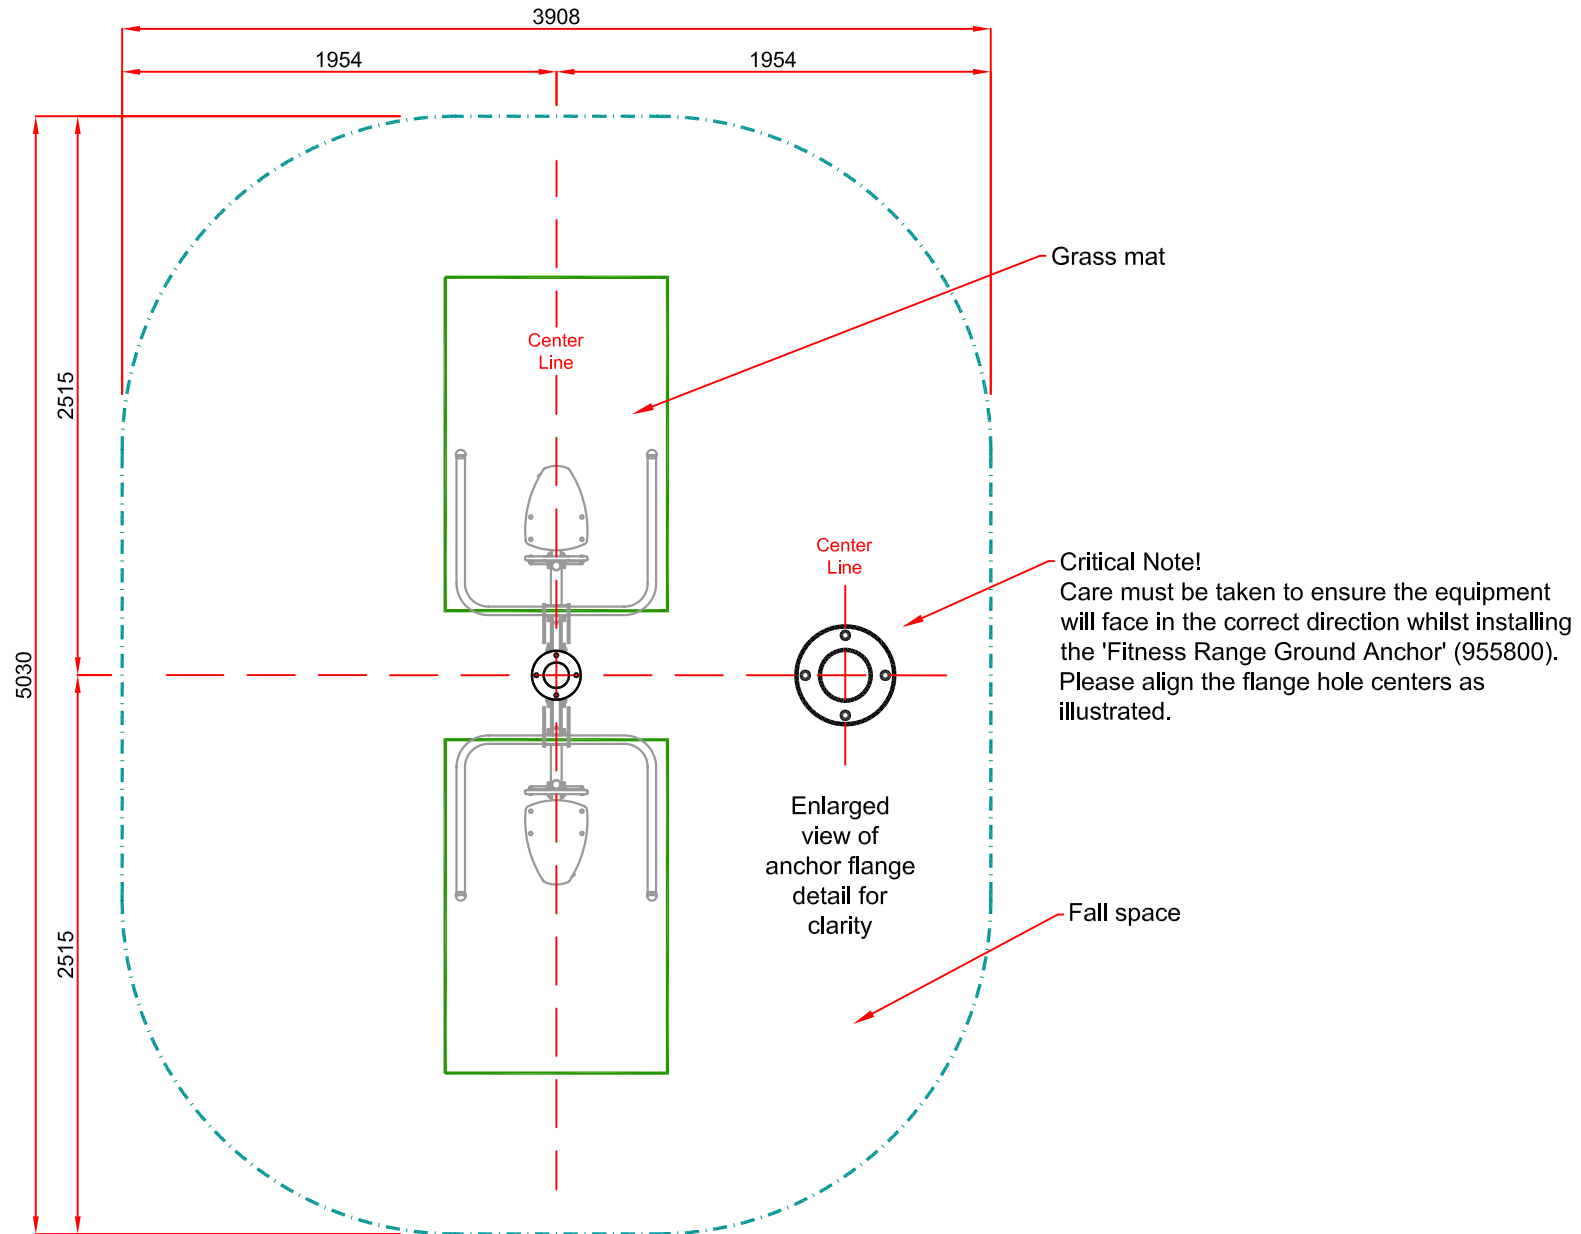

FS001S Ski Stepper Ground Anchor Detail

Critical Note!
Care must be taken to ensure the equipment will face in the correct direction whilst installing the 'Fitness Range Ground Anchor' (955800). Please align the flange hole centers as illustrated.

FS002S Mini Ski Ground Anchor Detail

Grass mat

Critical Note!
Care must be taken to ensure the equipment will face in the correct direction whilst installing the 'Fitness Range Ground Anchor' (955800). Please align the flange hole centers as illustrated.

Fall space

FS003S Pull Down Challenger Ground Anchor Detail

FS004S Sit Up Ground Anchor Detail

Grass mat

Fall space

Center Line

Enlarged view of anchor flange detail for clarity

Critical Note!
Care must be taken to ensure the equipment will face in the correct direction whilst installing the 'Fitness Range Ground Anchor' (955800). Please align the flange hole centers as illustrated.

FS005S Health Walker Ground Anchor Details

Critical Note!
Care must be taken to ensure the equipment will face in the correct direction whilst installing the 'Fitness Range Ground Anchor' (955800). Please align the flange hole centers as illustrated.