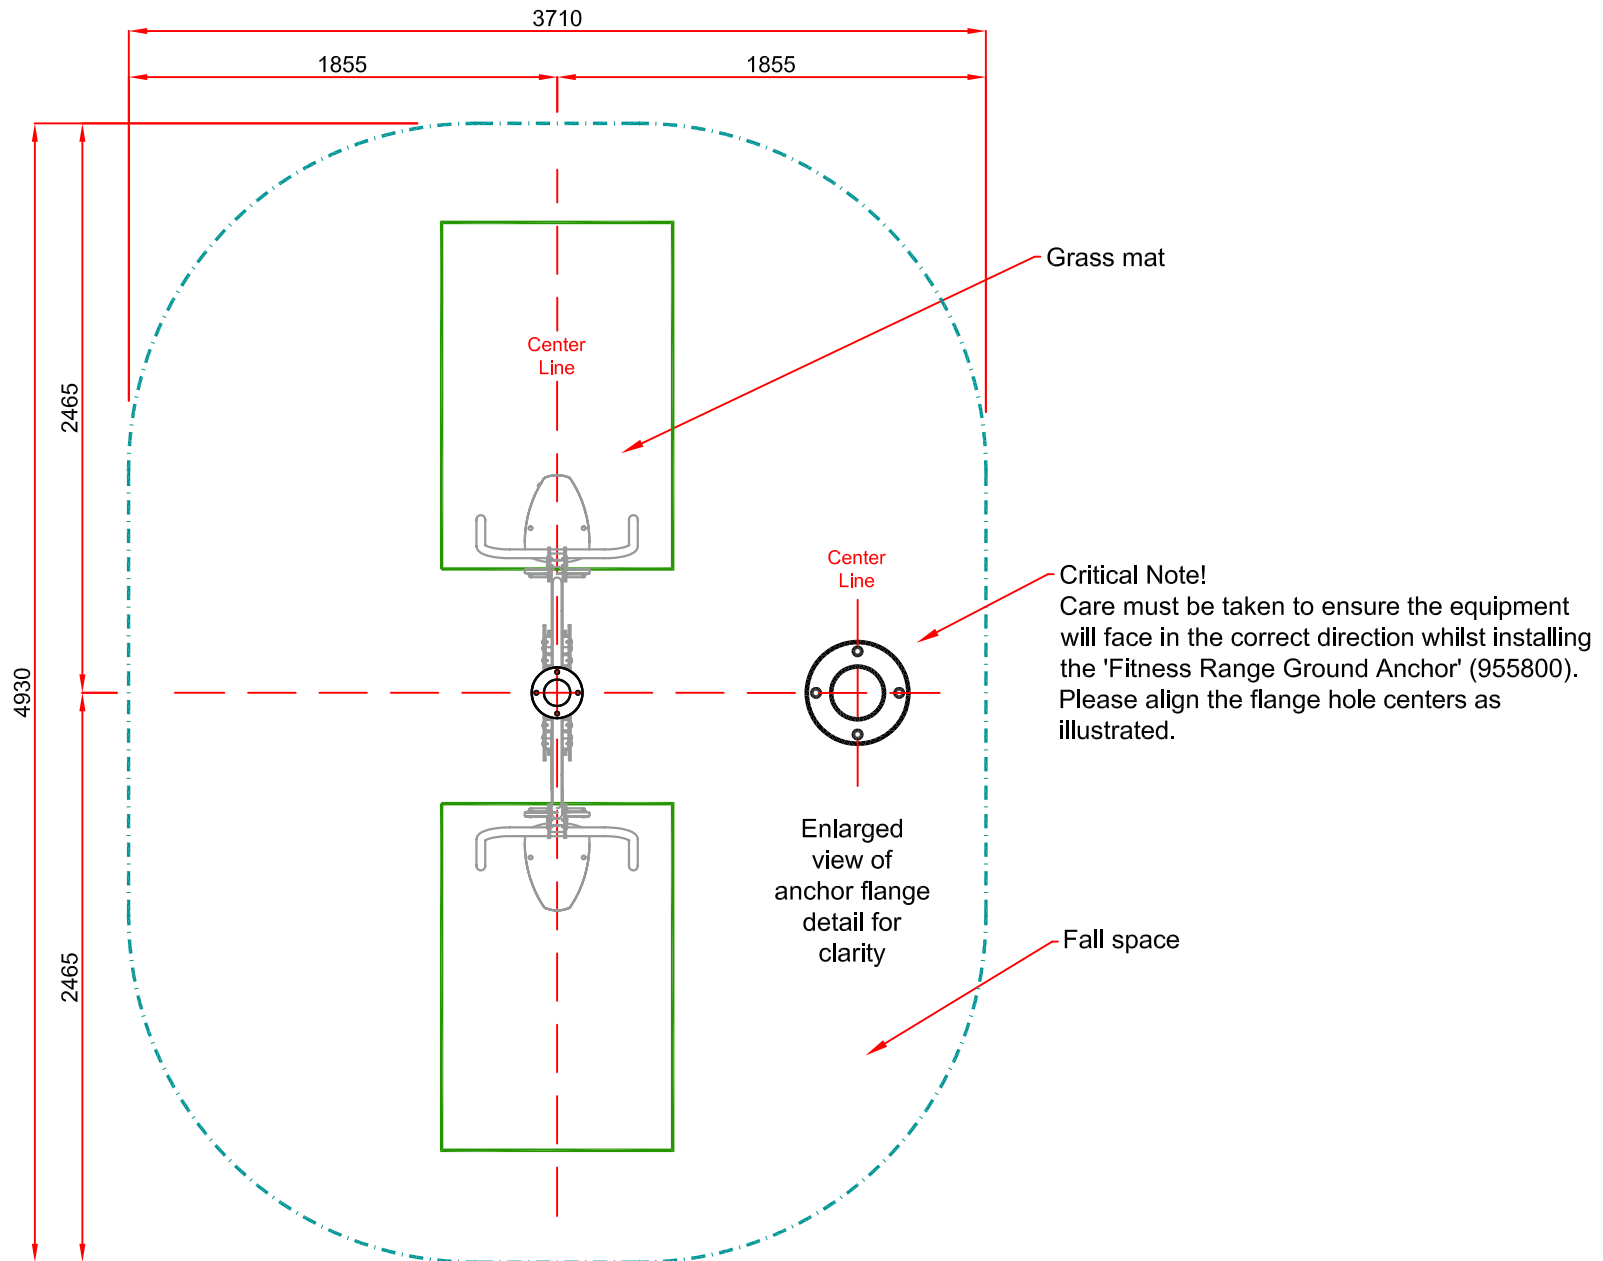

Fall space

FS003S Pull Down Challenger Ground Anchor Detail

FS004S Sit Up Ground Anchor Detail

Grass mat

Fall space

Center Line

Enlarged view of anchor flange detail for clarity

Critical Note!
Care must be taken to ensure the equipment will face in the correct direction whilst installing the 'Fitness Range Ground Anchor' (955800). Please align the flange hole centers as illustrated.

FS005S Health Walker Ground Anchor Details

Critical Note!
Care must be taken to ensure the equipment will face in the correct direction whilst installing the 'Fitness Range Ground Anchor' (955800). Please align the flange hole centers as illustrated.

FS007S Leg Stretch Ground Anchor Detail

Fall space

Grass mat

Center Line

Enlarged view of anchor flange detail for clarity

Critical Note!

Care must be taken to ensure the equipment will face in the correct direction whilst installing the 'Fitness Range Ground Anchor' (955800). Please align the flange hole centers as illustrated.

FS008S Power Push Ground Anchor Detail

FS009S Parallel Rail Ground Anchor Detail

Critical Note!
Care must be taken to ensure the equipment will face in the correct direction whilst installing the 'Fitness Range Ground Anchor' (955800). Please align the flange hole centers as illustrated.