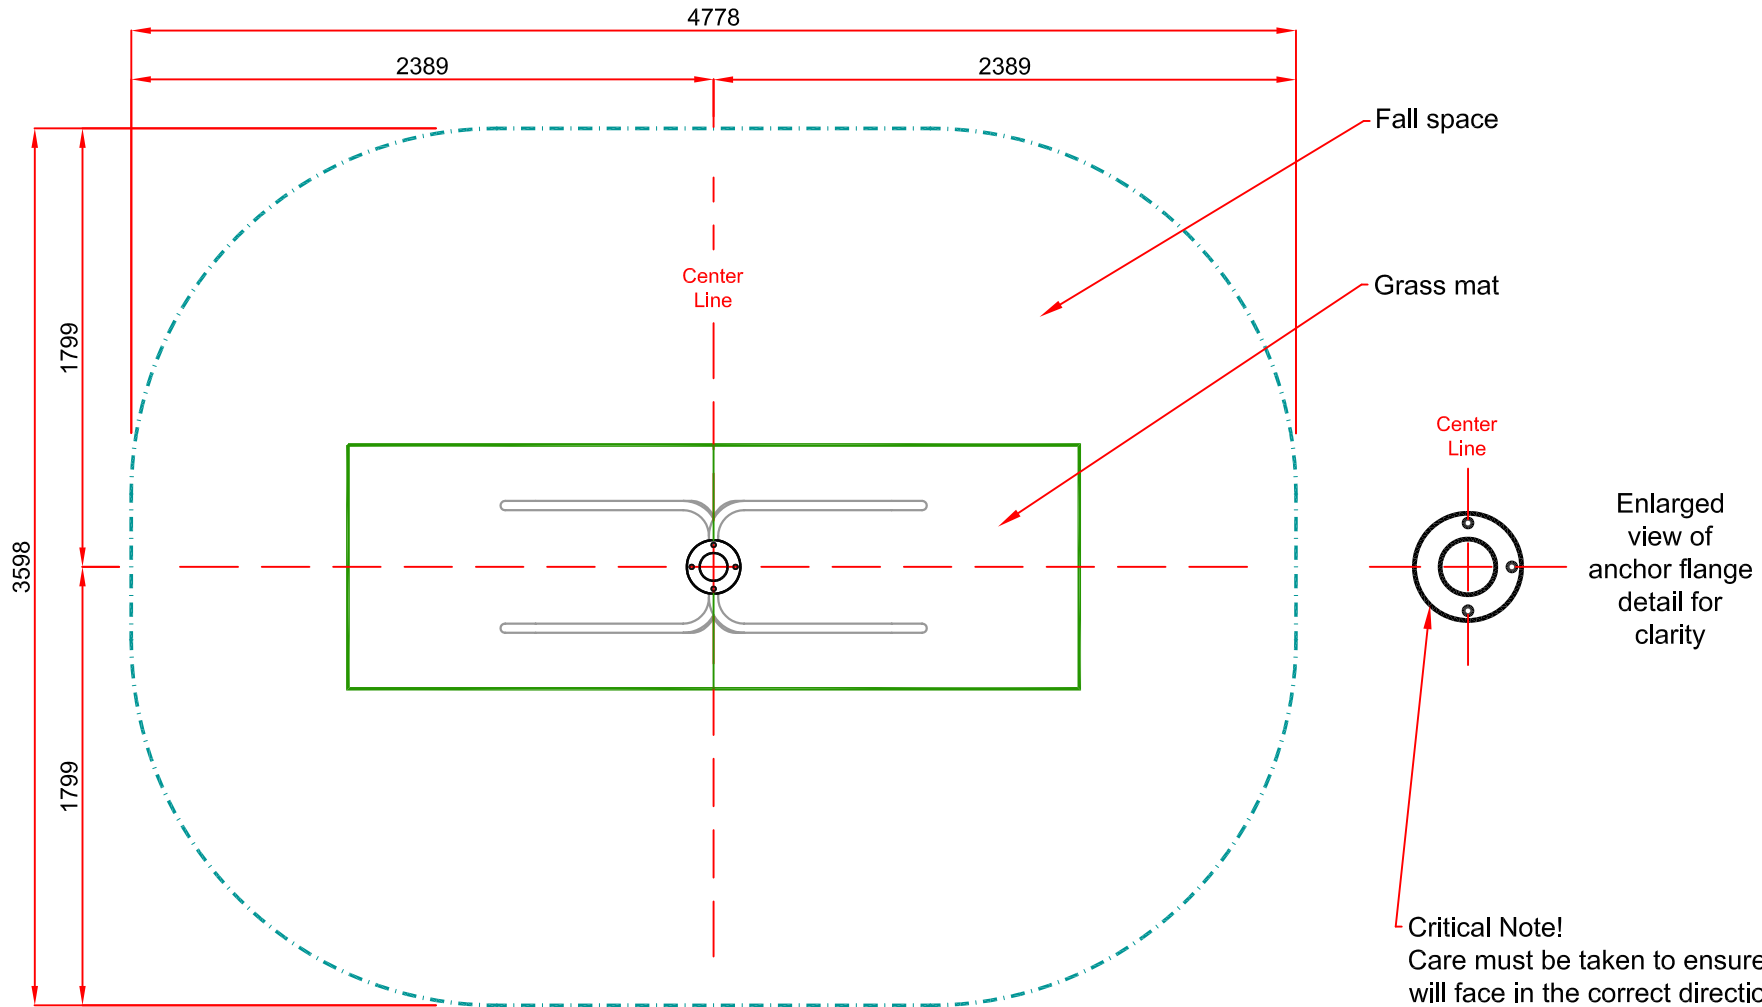

Fall space

FS003S Pull Down Challenger Ground Anchor Detail

FS004S Sit Up Ground Anchor Detail

Grass mat

Fall space

Center Line

Enlarged view of anchor flange detail for clarity

Critical Note!
Care must be taken to ensure the equipment will face in the correct direction whilst installing the 'Fitness Range Ground Anchor' (955800). Please align the flange hole centers as illustrated.

FS005S Health Walker Ground Anchor Details

Critical Note!
Care must be taken to ensure the equipment will face in the correct direction whilst installing the 'Fitness Range Ground Anchor' (955800). Please align the flange hole centers as illustrated.

FS007S Leg Stretch Ground Anchor Detail

Fall space

Grass mat

Center Line

Enlarged view of anchor flange detail for clarity

Critical Note!

Care must be taken to ensure the equipment will face in the correct direction whilst installing the 'Fitness Range Ground Anchor' (955800). Please align the flange hole centers as illustrated.

FS008S Power Push Ground Anchor Detail

FS009S Parallel Rail Ground Anchor Detail

Critical Note!
Care must be taken to ensure the equipment will face in the correct direction whilst installing the 'Fitness Range Ground Anchor' (955800). Please align the flange hole centers as illustrated.